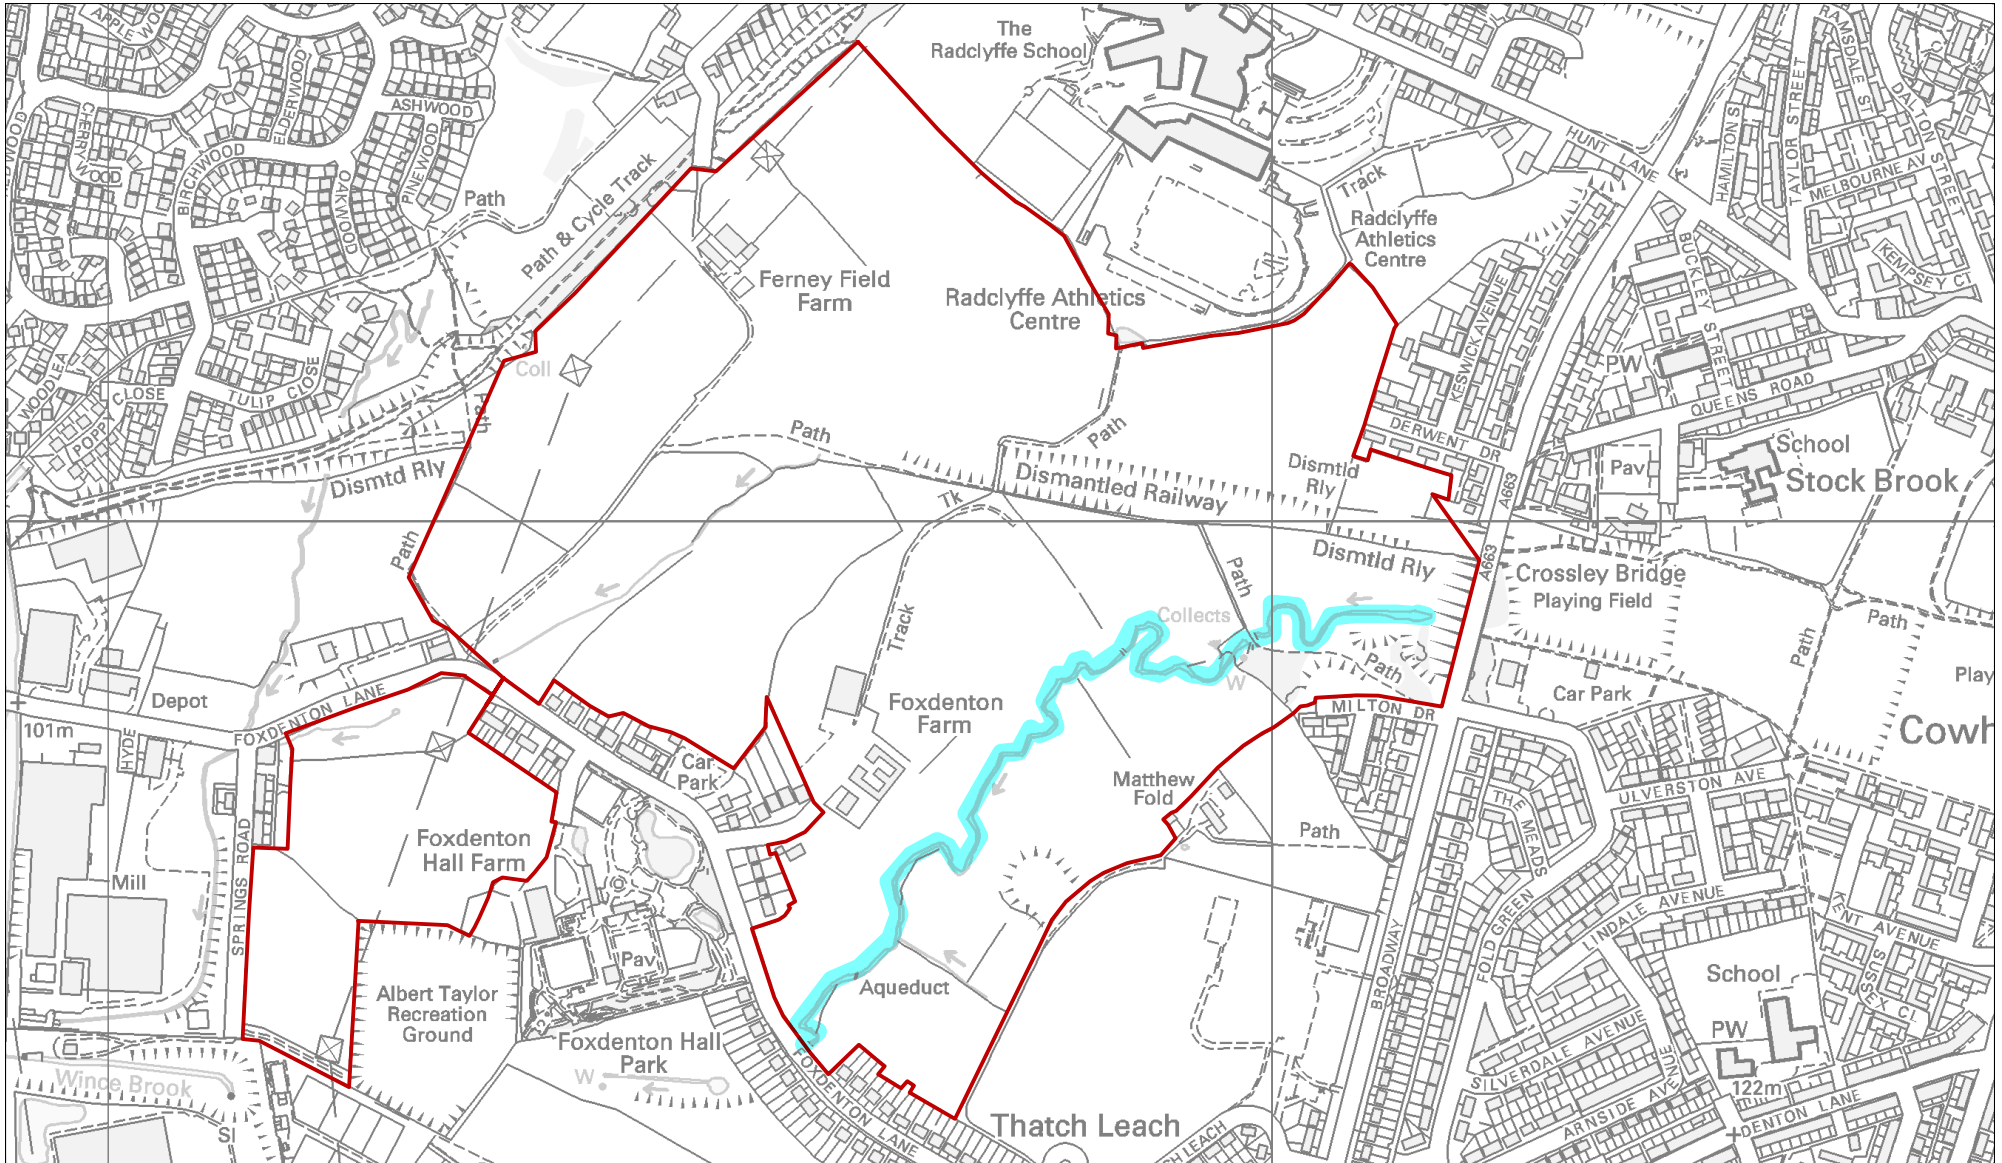

Wince Brook with 8m buffer easement either side

Drawn by:	
Division:	
Drawing no:	
Date: 10:06:11	Scale: 1:6500

Economy, Place and Skills Directorate
Oldham Council
Level 3 Civic Centre
West Street
Oldham
OL1 1UH