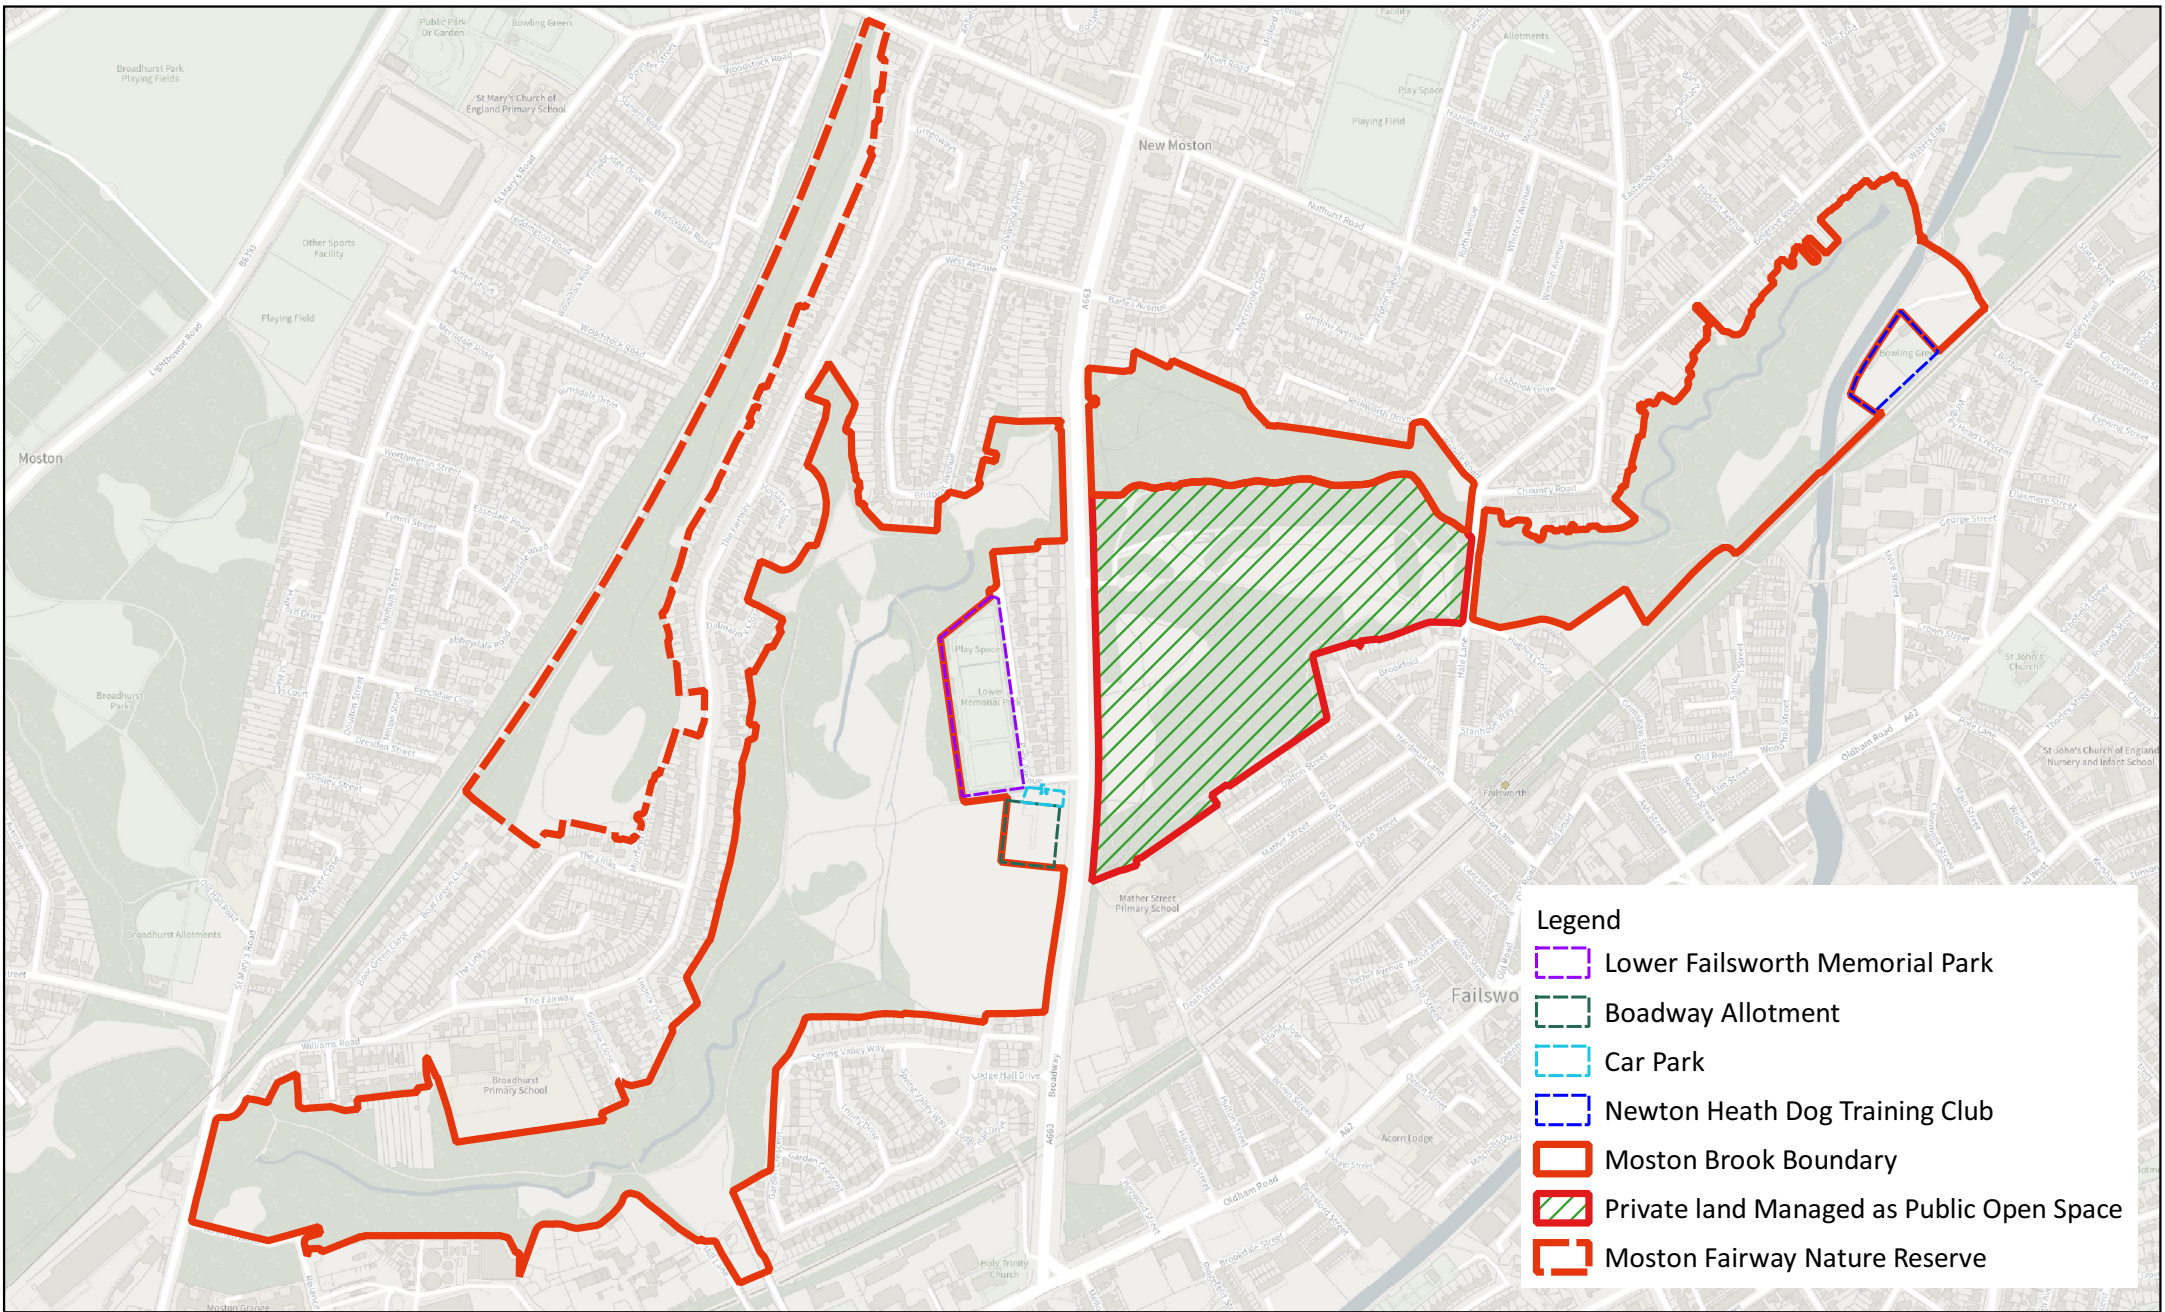

Moston Brook Boundary

Legend

-  Lower Failsworth Memorial Park
-  Boadway Allotment
-  Car Park
-  Newton Heath Dog Training Club
-  Moston Brook Boundary
-  Private land Managed as Public Open Space
-  Moston Fairway Nature Reserve

Drawn By:	Data and GIS Team
Division:	GIS
Date:	08/12/23
Drawing No.	1

1:8,000

Oldham Council
Civic Centre
West Street
Oldham
OL1 1UT