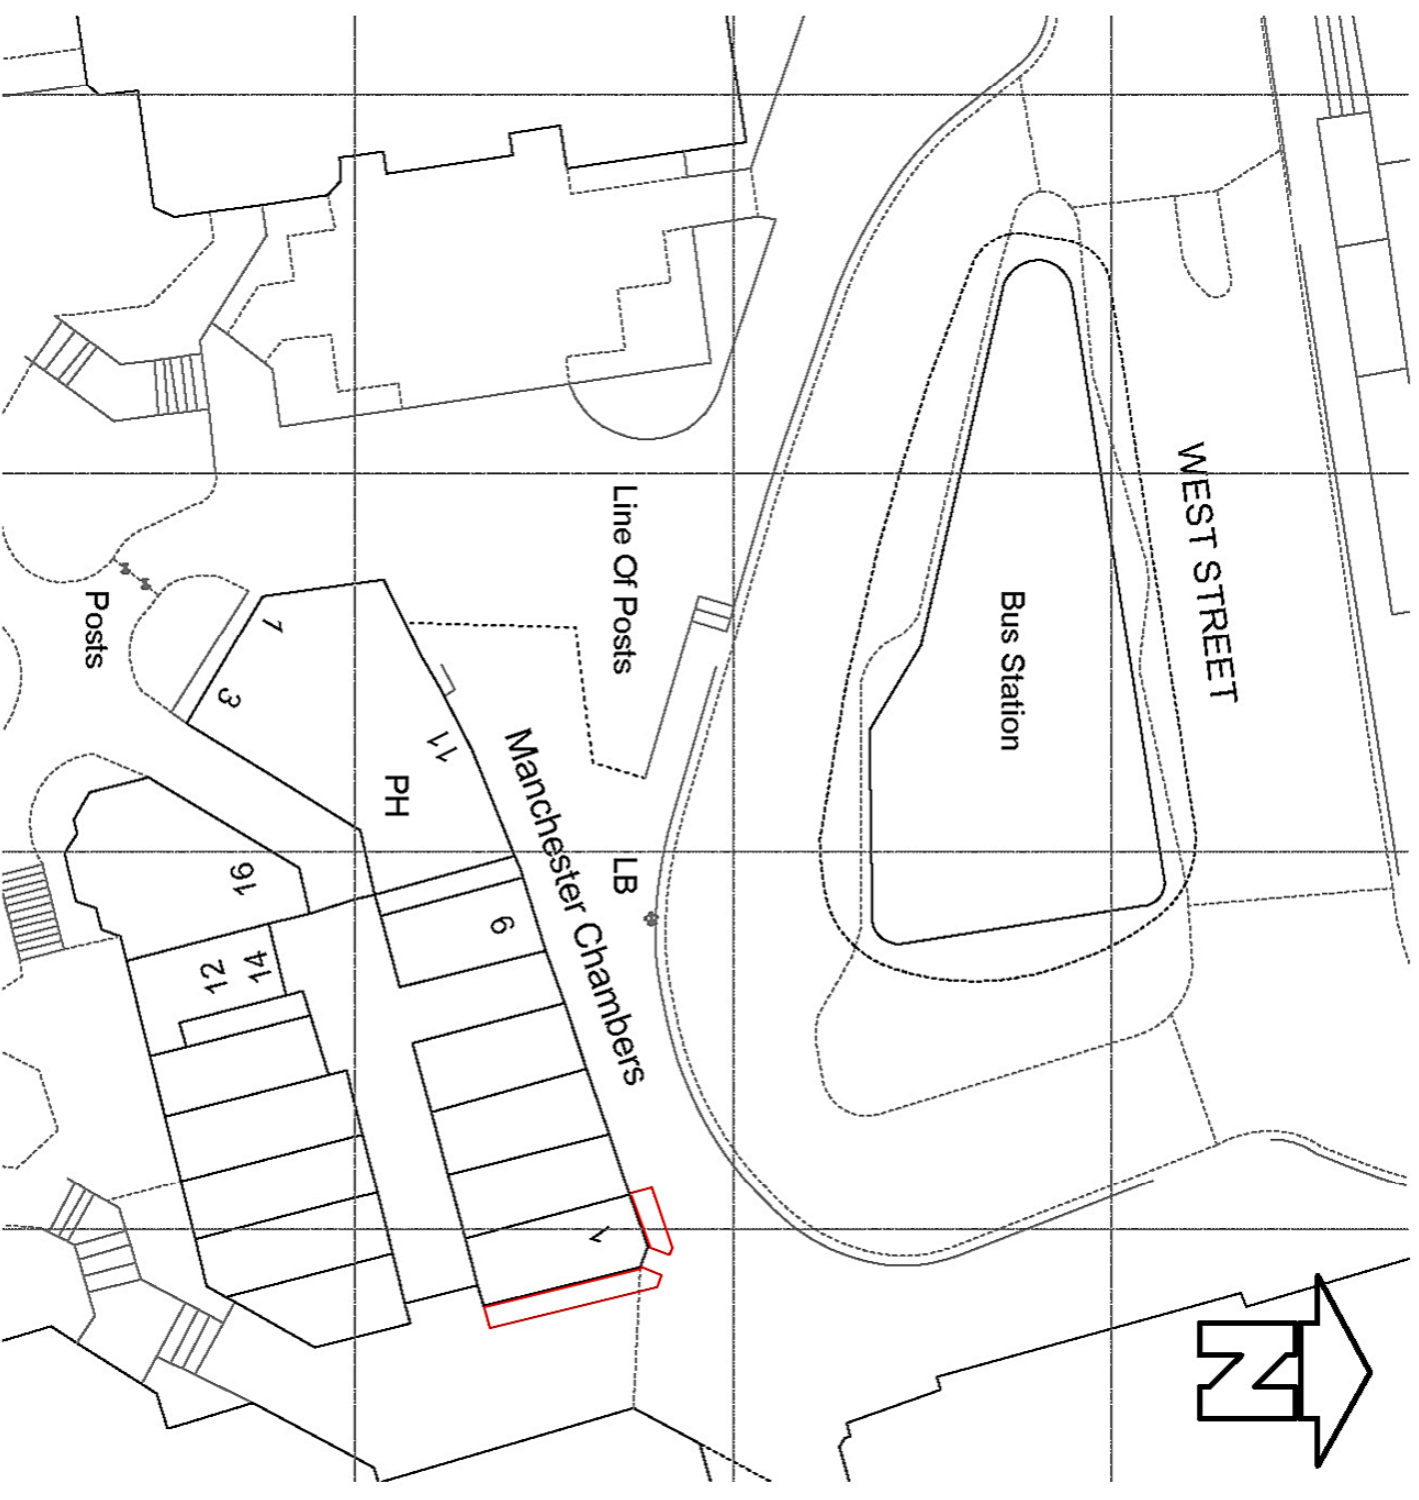

DRAWING TITLE
street licence

SCALE
as shown @ A3

0 2 4 6 8 10m

SITE PLAN - 1:100

0m 10m 20m 30m 40m

BLOCK PLAN - 1:500

Winkler Design
50 OLD GOM STREET
GLASGOW G4 9BE
T: 0141 206 4588
E: info@winklerdesign.com
W: www.winklerdesign.com

PROJECT
The Eatery
1 Manchester Chambers

DATE May 2021
DRAWN LH
REVISION

NUMBER
3908.1