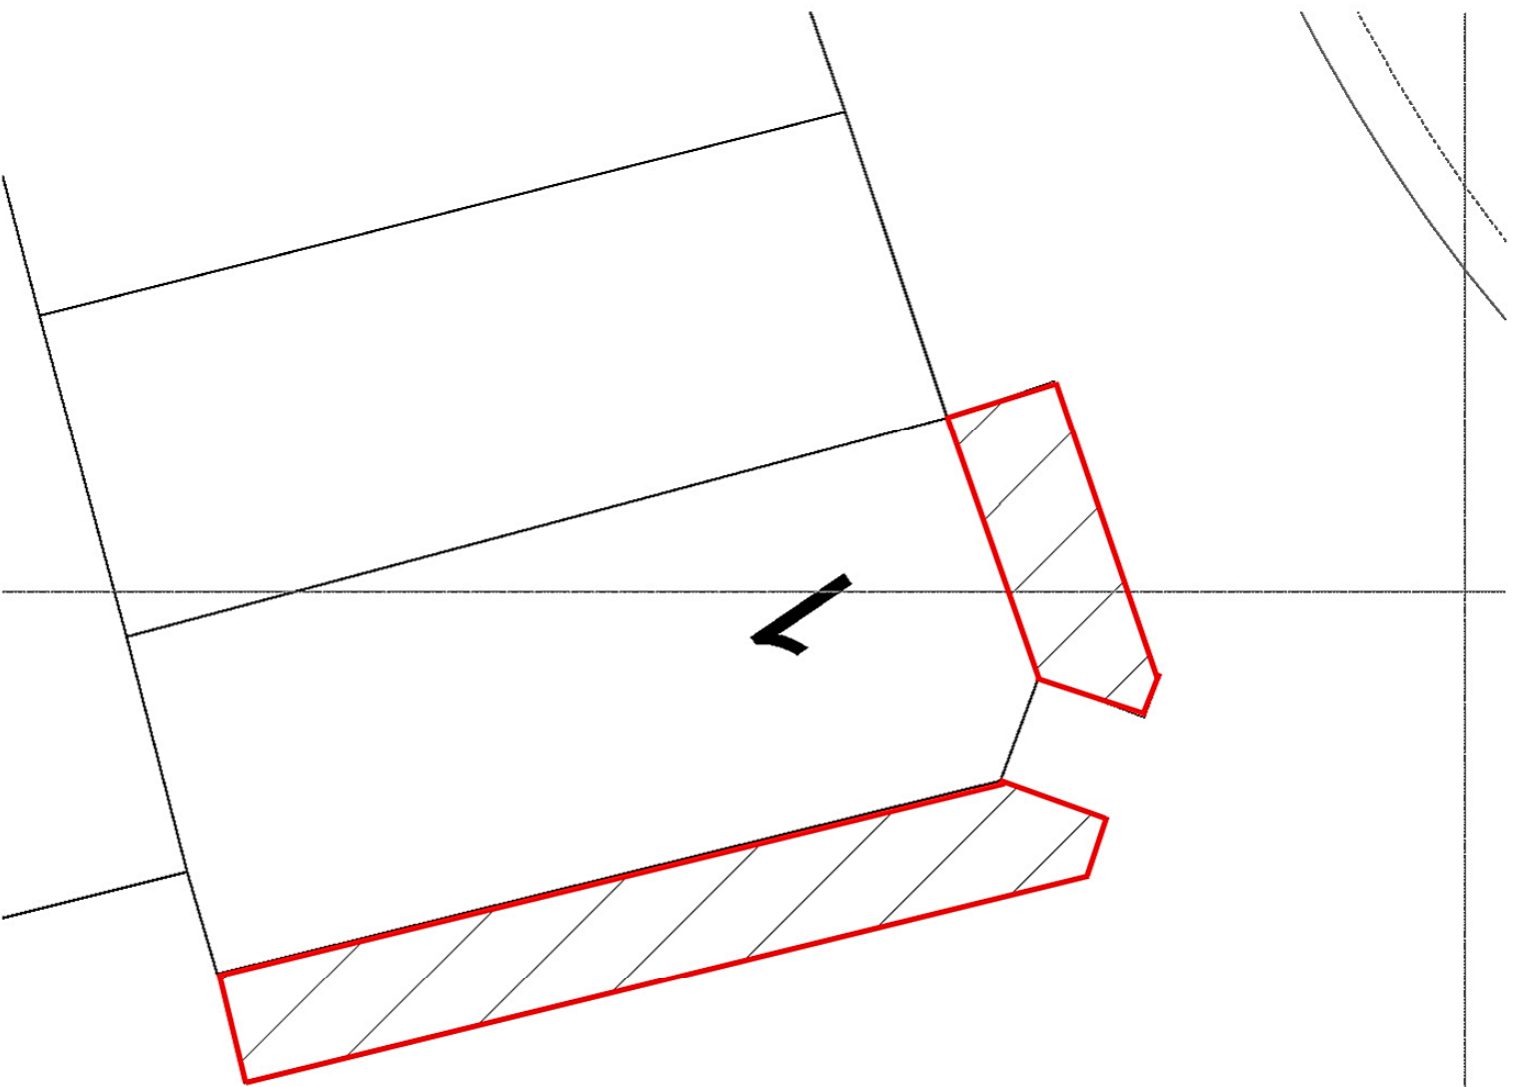

DRAWING TITLE
street licence

SCALE
as shown @ A3

0 2 4 6 8 10m

SITE PLAN - 1:100

0m 10m 20m 30m 40m

BLOCK PLAN - 1:500

Winkler Design
50 OLD GOM STREET
GLASGOW G4 9BE
T: 0141 206 4588
E: info@winklerdesign.com
W: www.winklerdesign.com

PROJECT
The Eatery
1 Manchester Chambers

DATE May 2021
DRAWN LH
REVISION

NUMBER
3908.1