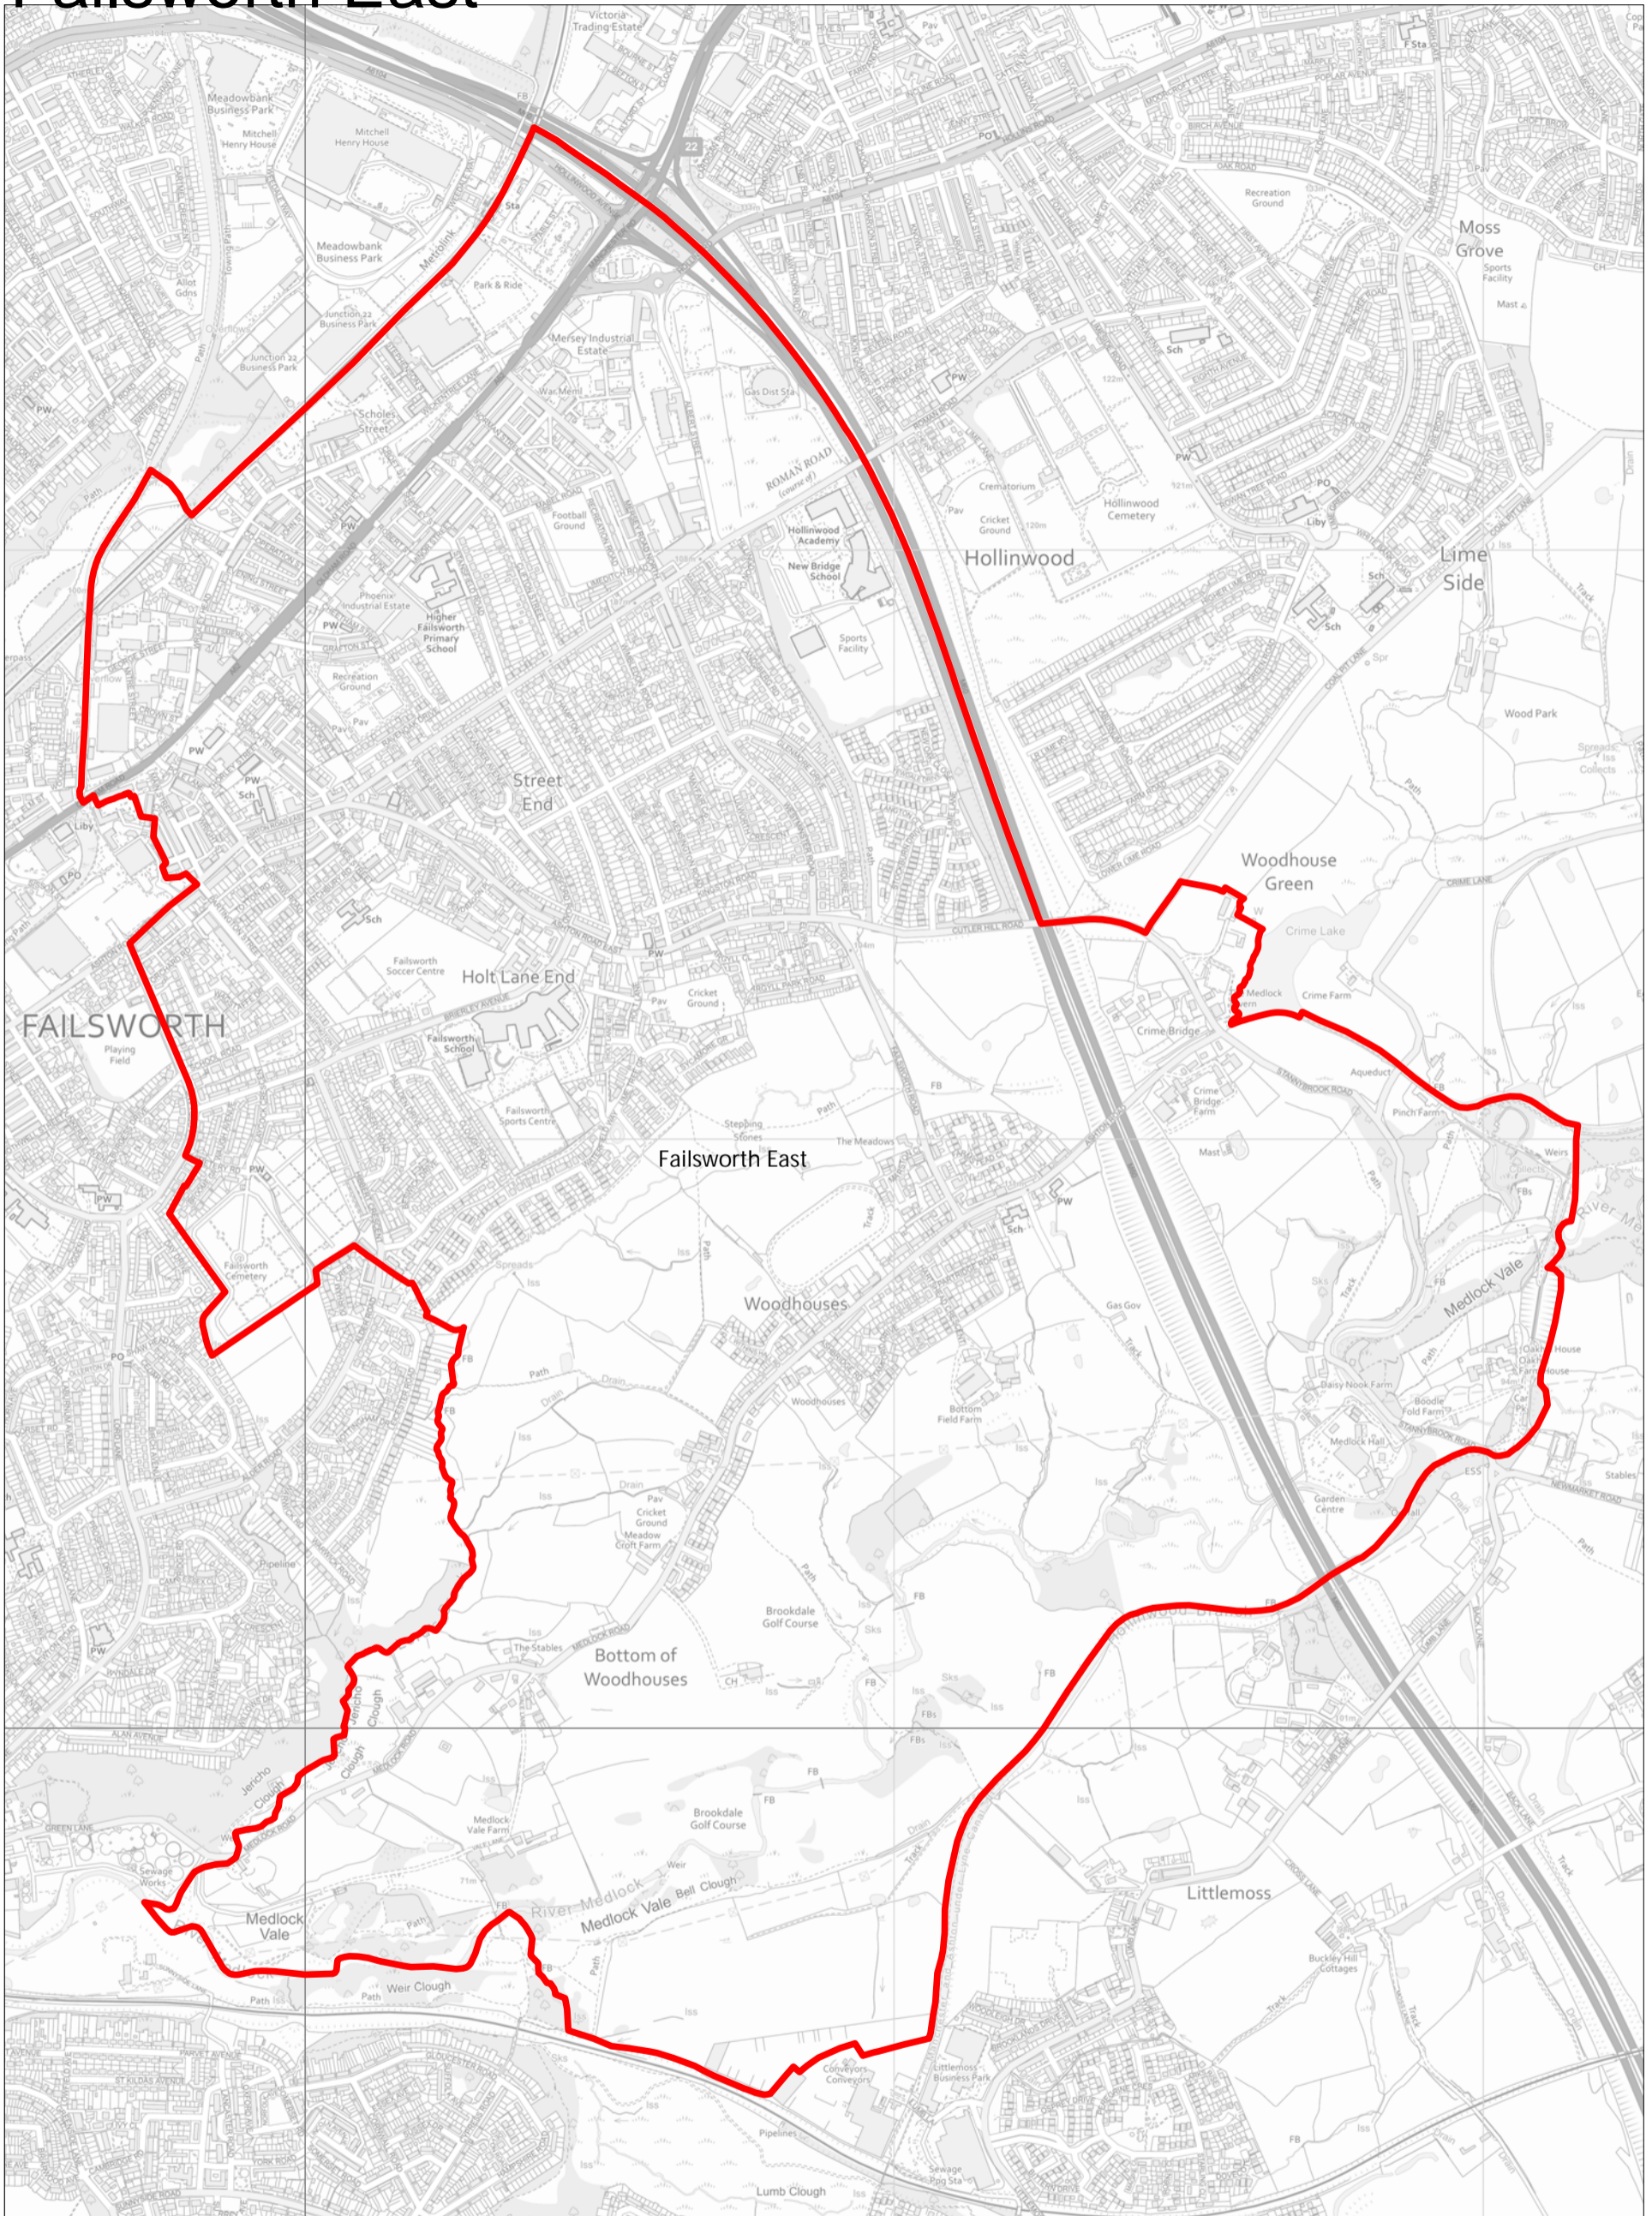

Hollinwood

Drawn by:

Division:

Drawing no:

Date: 23:02:21

Scale: 1:10000

Oldham Council
Civic Centre
West Street
Oldham
OL1 1UH

Oldham
Council

Failsworth East

Drawn by:
Division:
Drawing no:
Date: 23:02:21 Scale: 1:11000

Oldham Council
Civic Centre
West Street
Oldham
OL1 1UH

Failsworth West

Drawn by:
Division:
Drawing no:
Date: 23:02:21 Scale: 1:8500