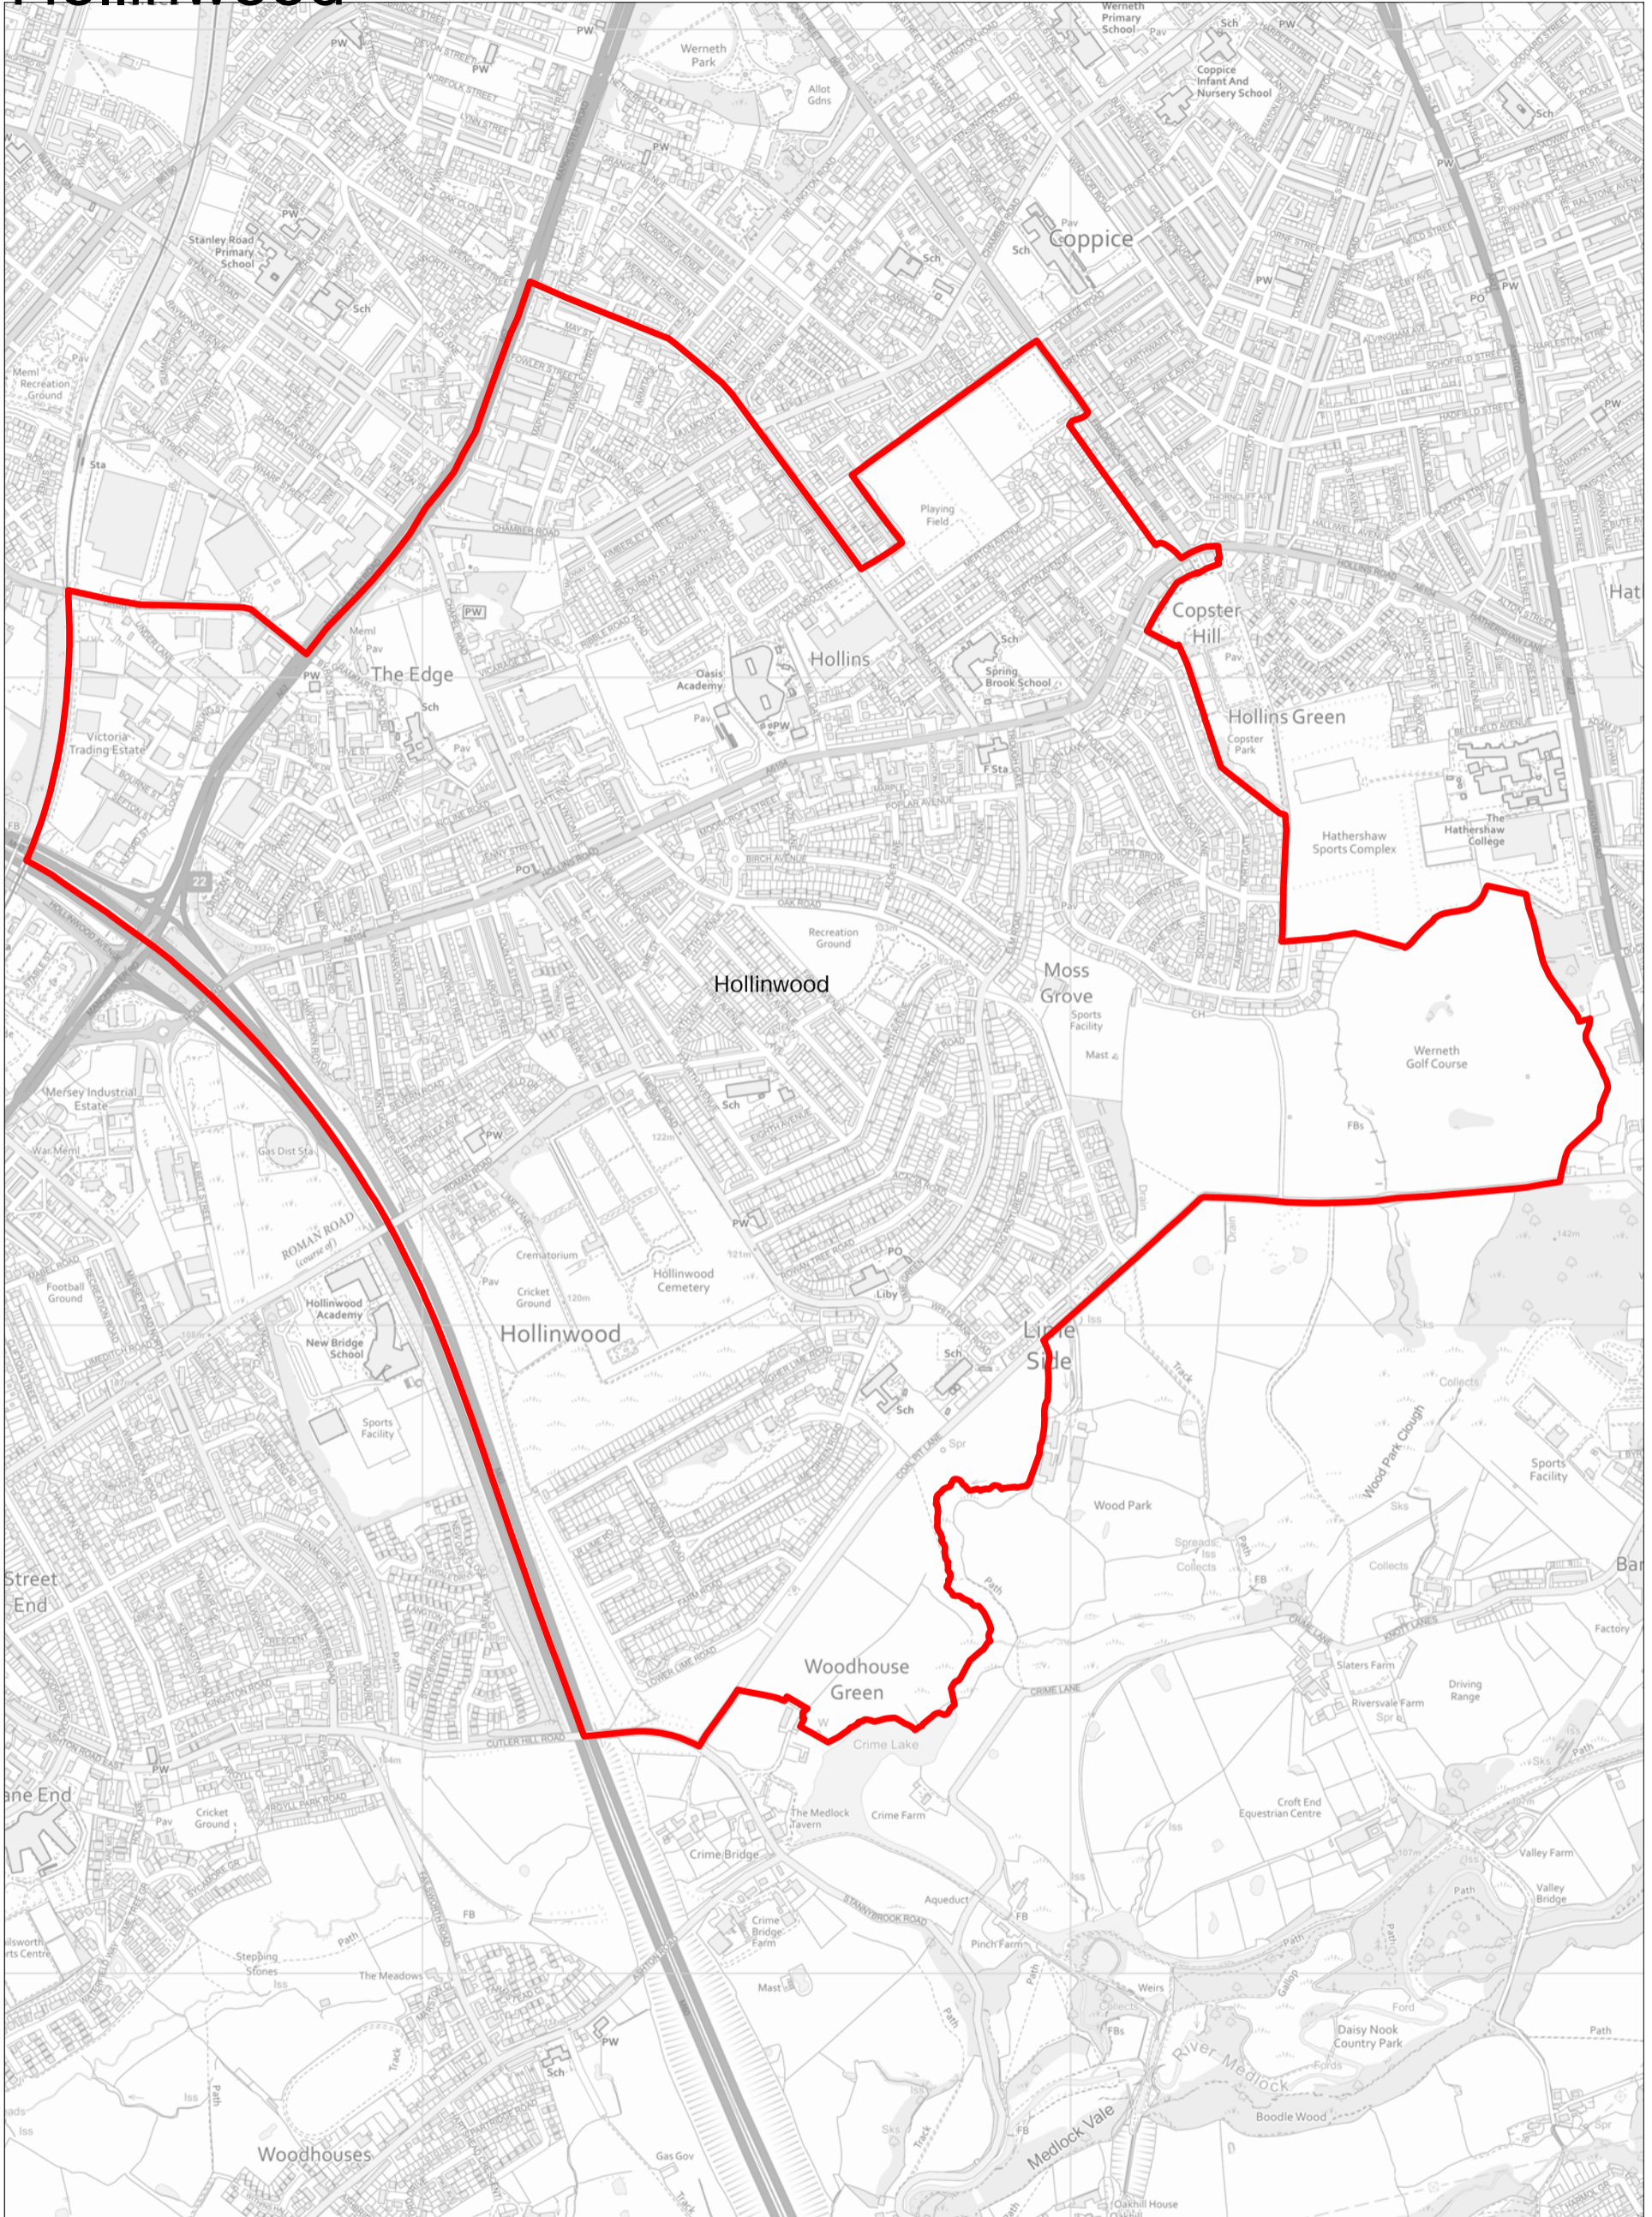

Hollinwood

Drawn by:

Division:

Drawing no:

Date: 23:02:21

Scale: 1:10000

Oldham Council
Civic Centre
West Street
Oldham
OL1 1UH

Oldham
Council

Failsworth East

Drawn by:
Division:
Drawing no:
Date: 23:02:21 Scale: 1:11000

Oldham Council
Civic Centre
West Street
Oldham
OL1 1UH

Failsworth West

Drawn by:
Division:
Drawing no:
Date: 23:02:21 Scale: 1:8500