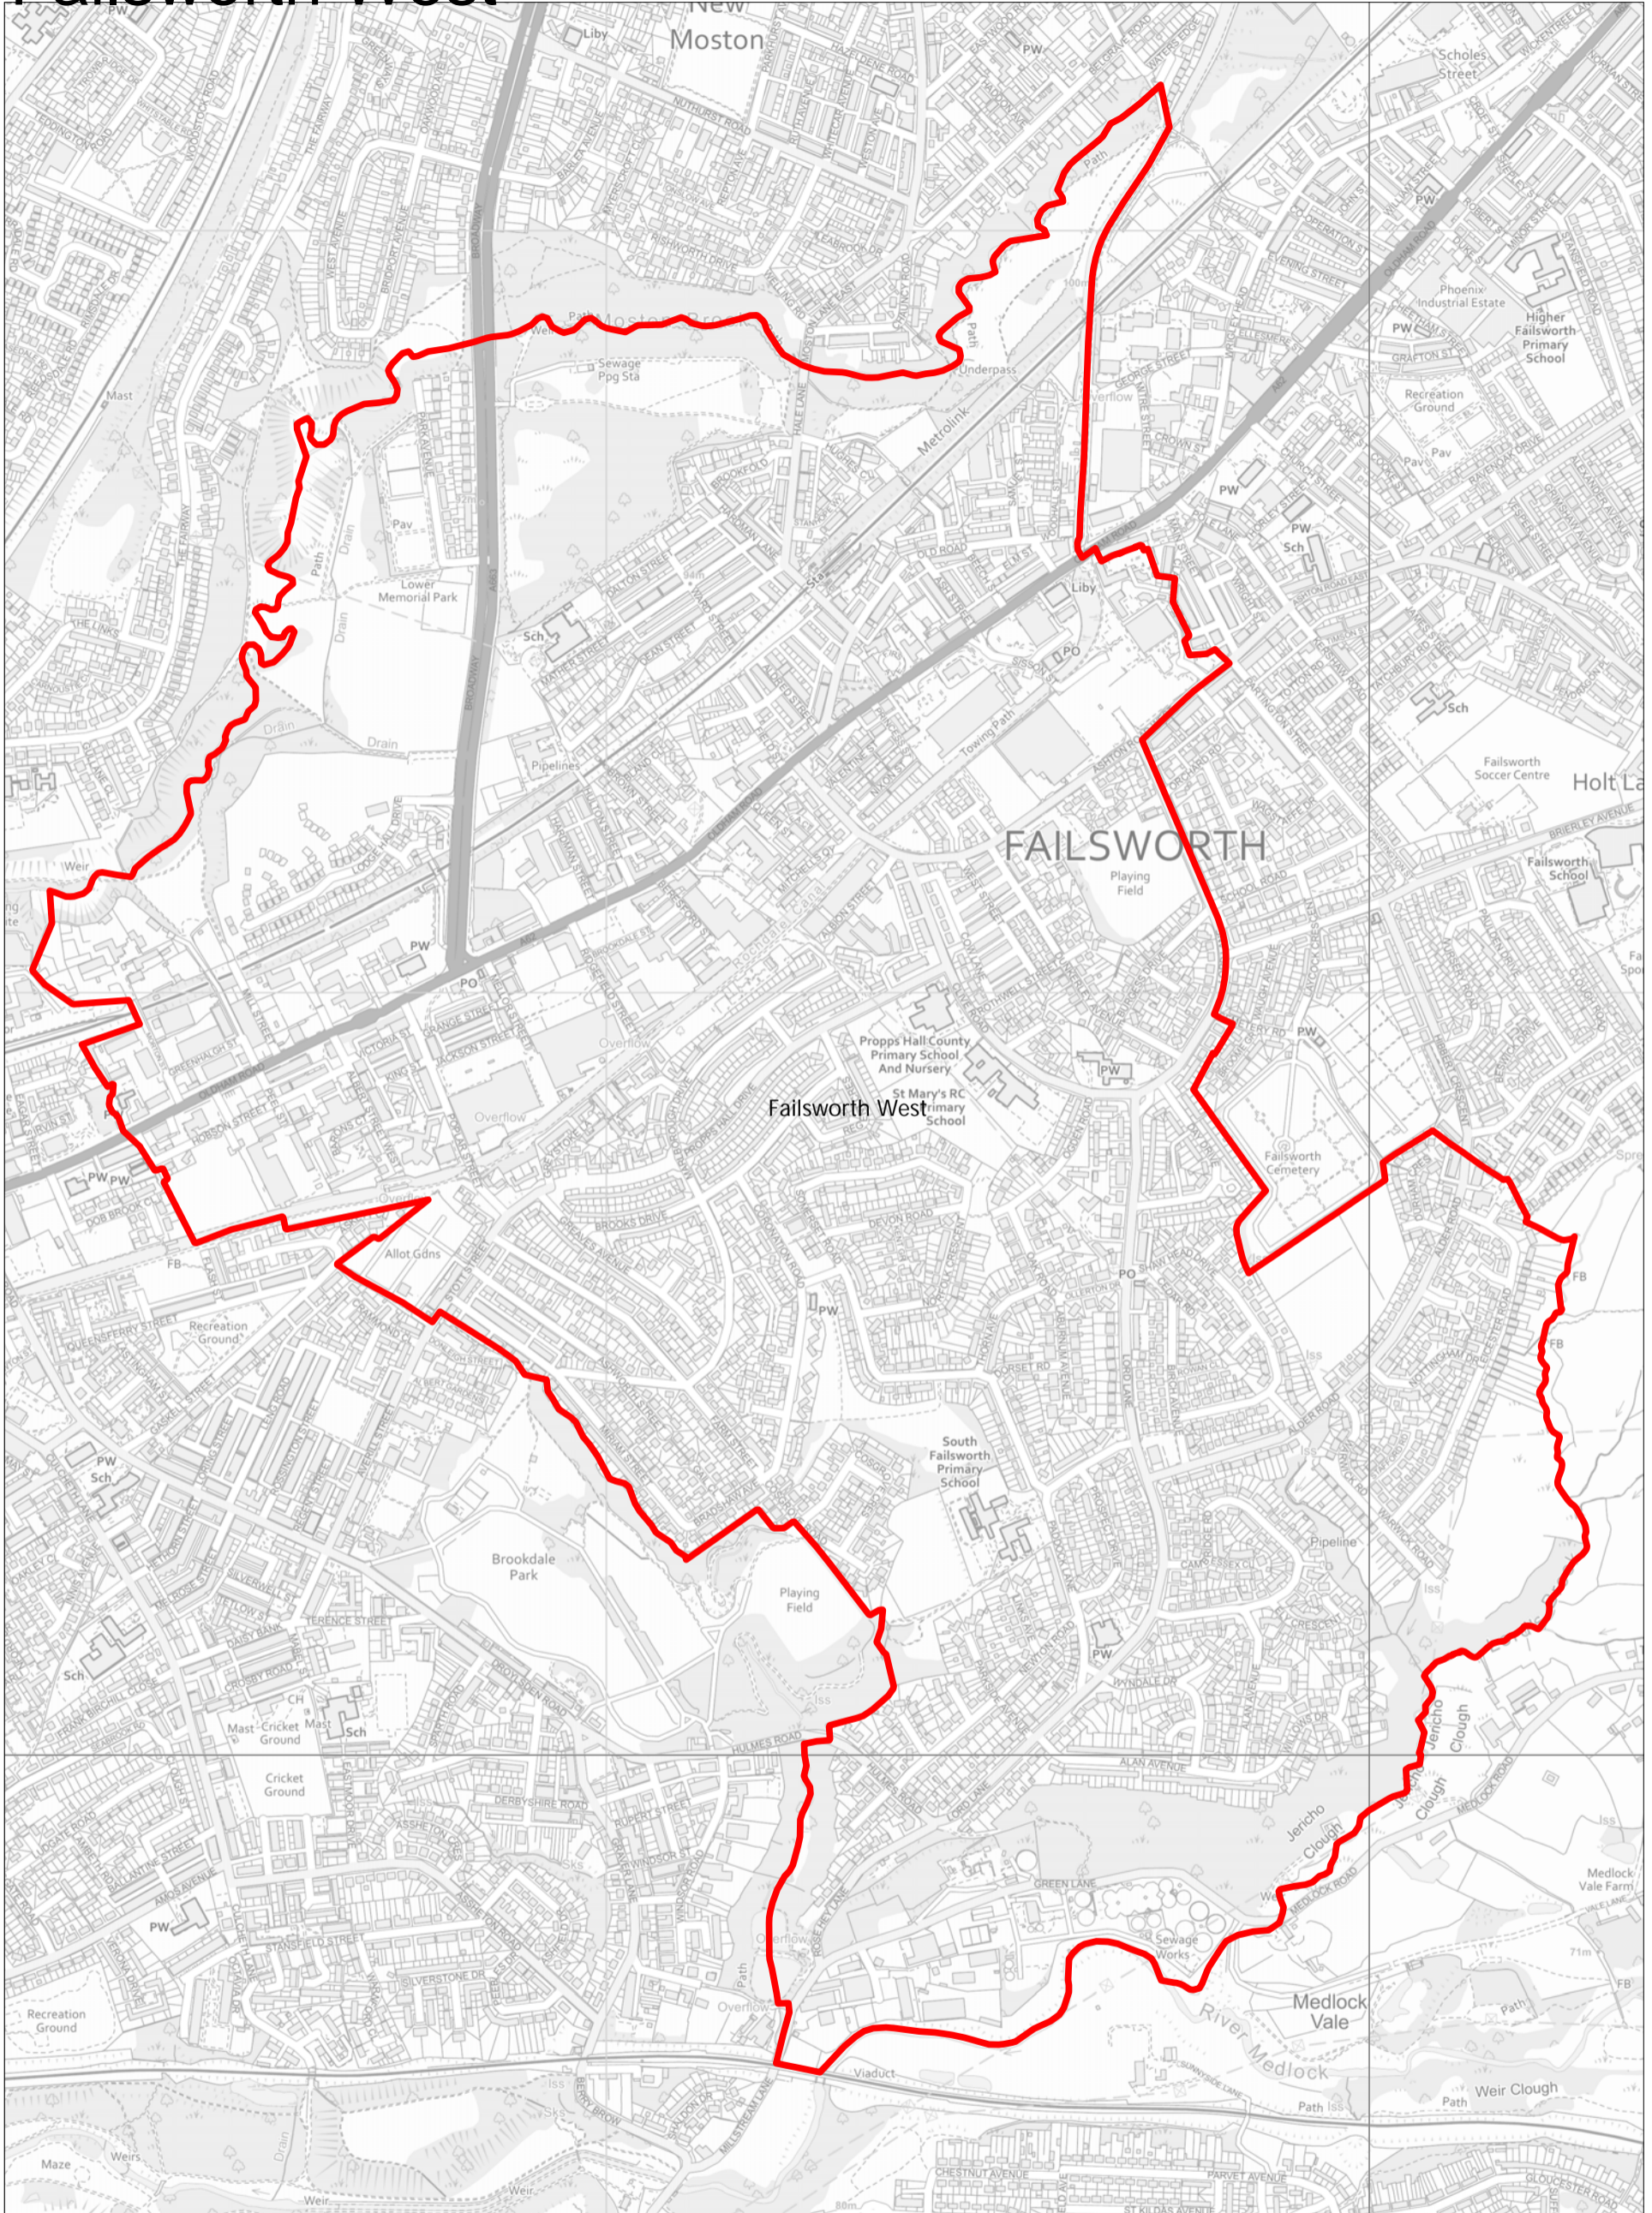

Hollinwood

Drawn by:

Division:

Drawing no:

Date: 23:02:21

Scale: 1:10000

Oldham Council
Civic Centre
West Street
Oldham
OL1 1UH

Oldham
Council

Failsworth East

Drawn by:
Division:
Drawing no:
Date: 23:02:21 Scale: 1:11000

Oldham Council
Civic Centre
West Street
Oldham
OL1 1UH

Failsworth West

Drawn by:
Division:
Drawing no:
Date: 23:02:21 Scale: 1:8500