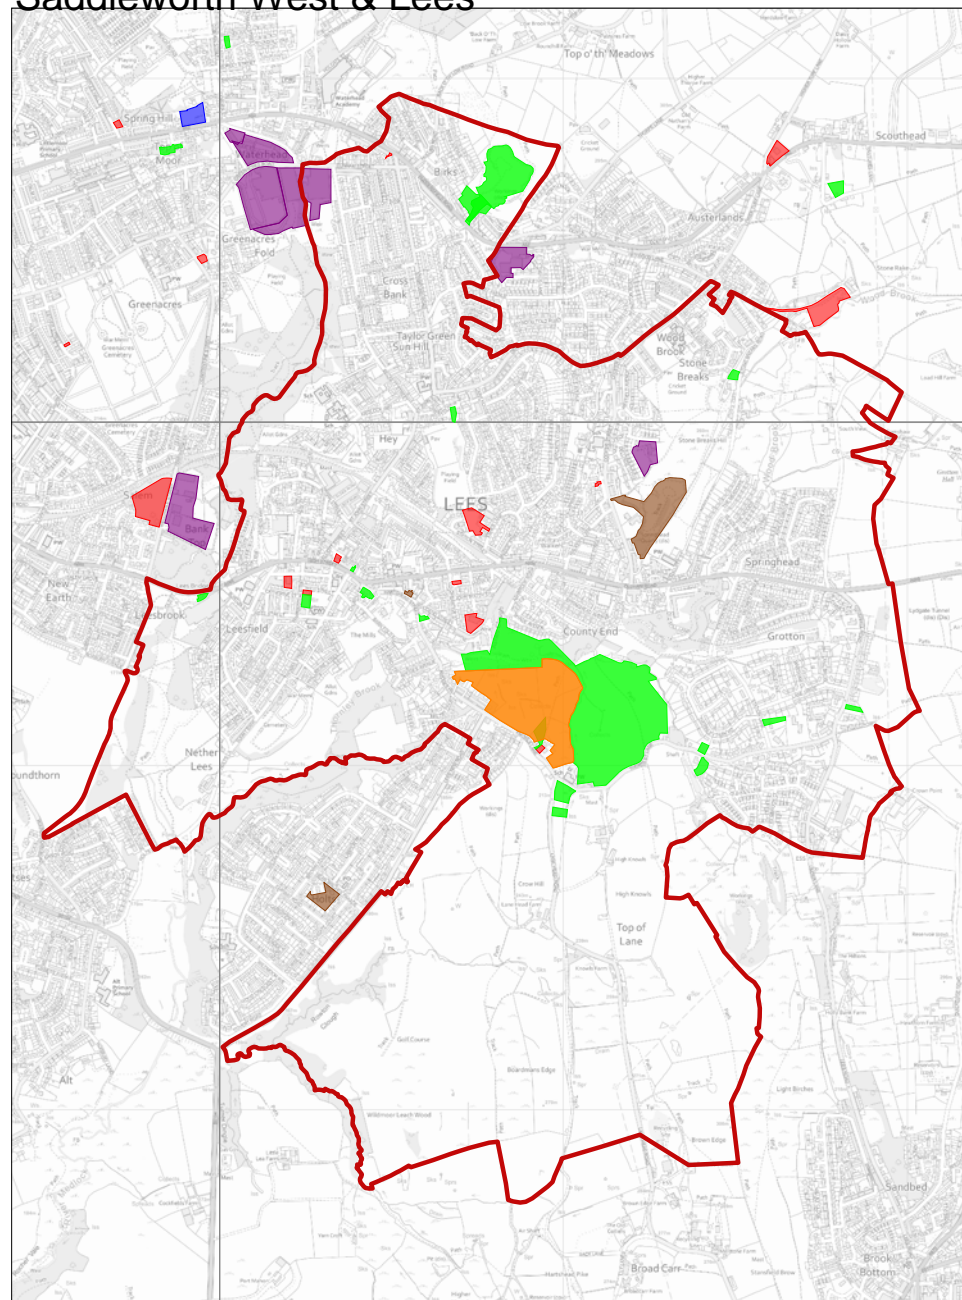

Saddleworth West & Lees

Drawn by:		Under Construction 2021	■
Division:		Planning Permission 2021	■
Drawing no:		Phase 1 Housing Allocations 2021	■
Date:	01.12.21	Phase 2 Housing Allocations 2021	■
Scale:	1:11000	Lapsed & Stalled over 5 dwellings 2021	■
		Potential Sites 2021	■