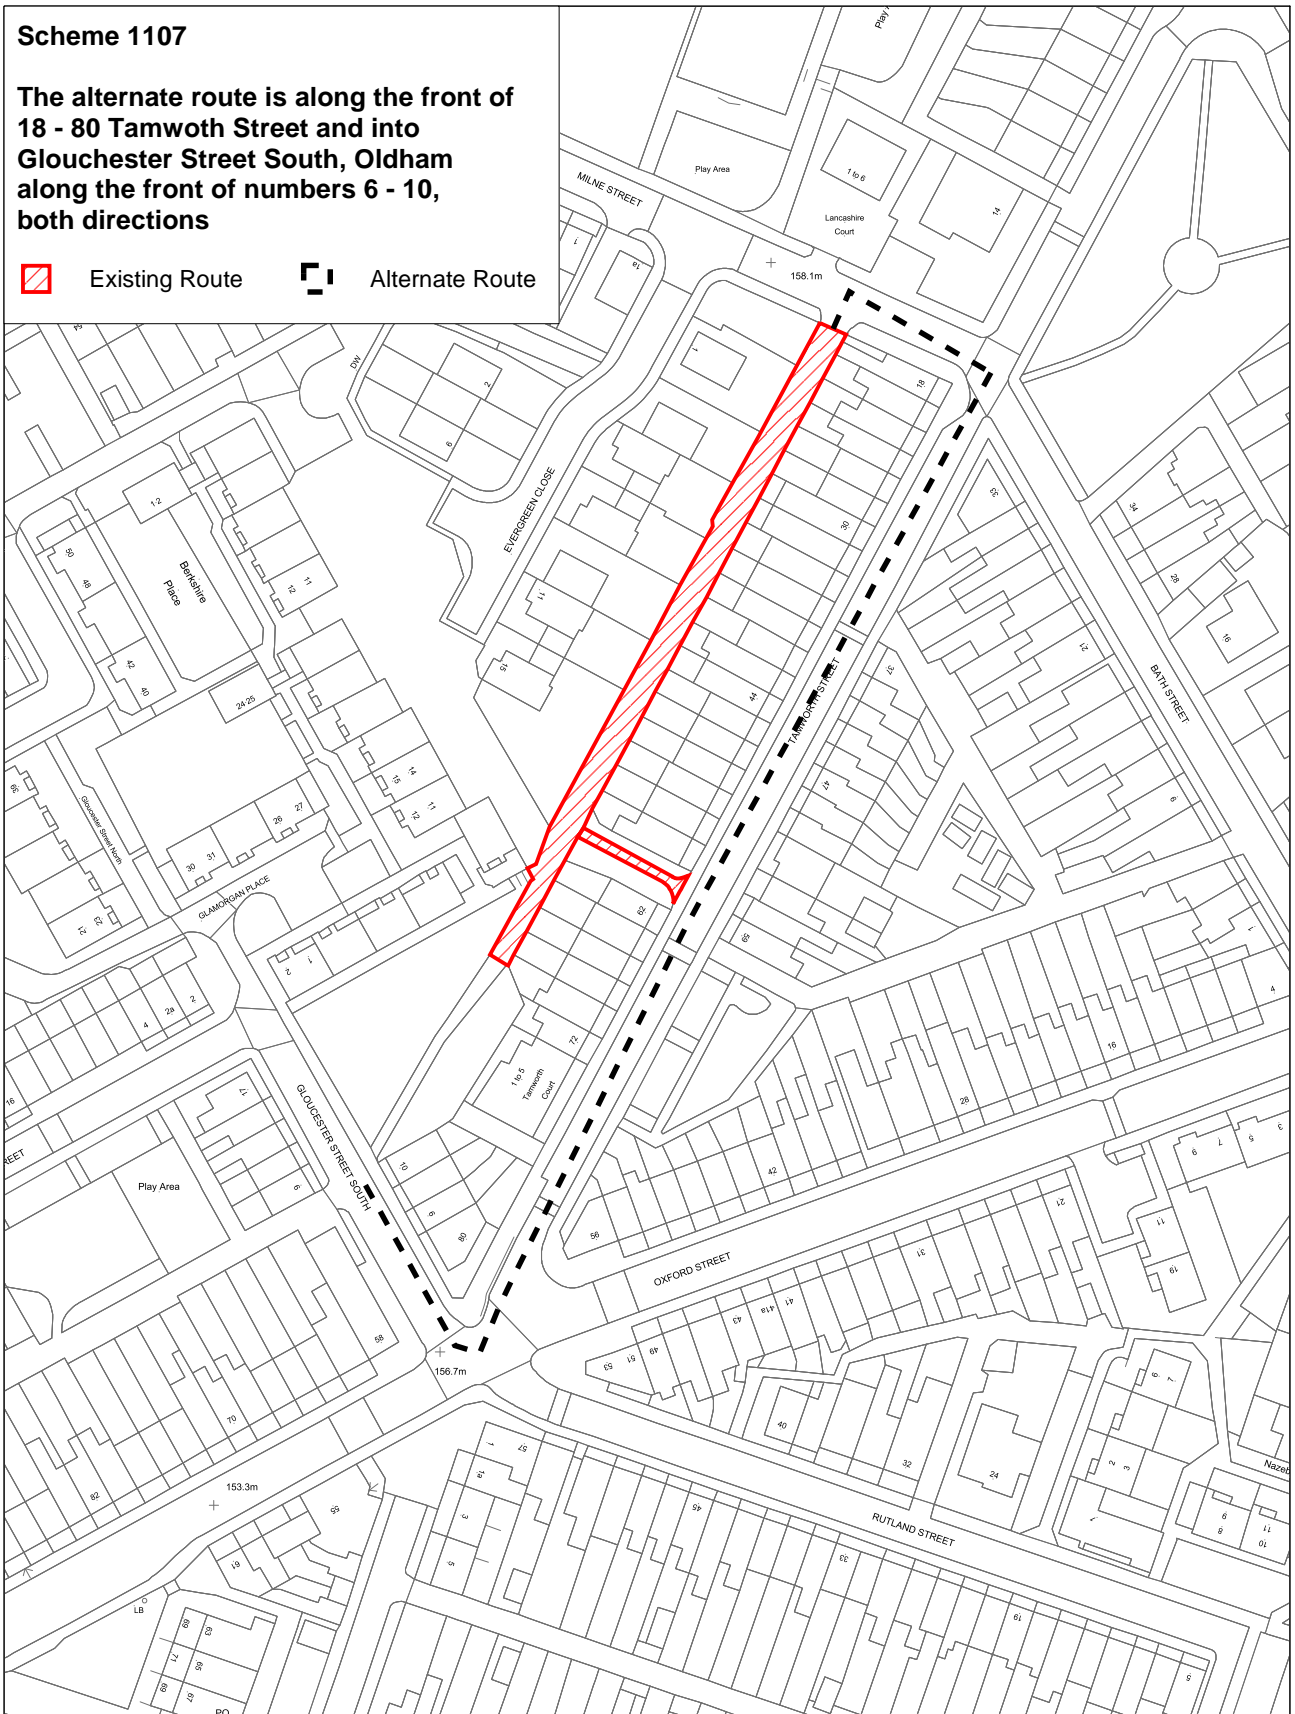

Scheme 1107

The alternate route is along the front of 18 - 80 Tamwoth Street and into Gloucester Street South, Oldham along the front of numbers 6 - 10, both directions

 Existing Route
  Alternate Route

Drawn by:	
Division:	
Drawing No:	
Date: 26:11:19	Scale: 1:1250

Oldham Council
Civic Centre
West Street
Oldham
OL1 1UT