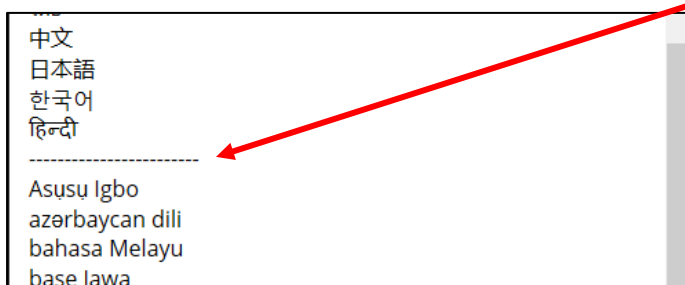

The text will turn yellow then highlight in blue as the text is read out to you.

Oldham's Local Offer is an online resource that details services, support and guidance available to children and young people with special educational needs and disabilities (SEND) aged 0-25 and their families.

For a specific section highlight text and click Speak the Current Selection

To stop speak mode click

Text only languages

The languages in the drop-down box below the dotted line ----- will only translate into written text. These languages are not available to be spoken. Below the line on the language dropdown list below the languages are text only.

Change colours and fonts

To change colours and fonts visit <https://www.oldham.gov.uk/accessibility/settings>

Change colours and fonts

This page allows you to adapt our website to suit your needs. The settings you choose on this page will be saved for future visits. Should you wish to return to the standard settings, use the "Reset" button.

Choose your text preferences

Text size

Font

Letter spacing

Colour preference options

- ☒ Standard
- ☐ High contrast
- ☐ Cream
- ☐ Blue