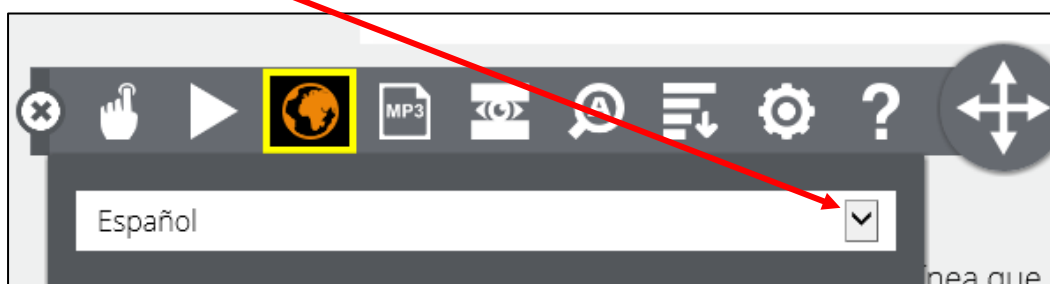

A-Z search

Or you can use the A-Z facility. Click on the A-Z click on **A** for the [Accessibility tools](#) or **T** for [Translate this website](#)

Please be aware that when accessing the translation tool you may have to wait a minute to give it time to launch and translate.

To launch the translator, click on the browsealoud icon 

To select your preferred language, click on the translate page icon  then choose from the language dropdown list

Ensure your sound is switched on and then click the speak mode icon . Click at the beginning of the text