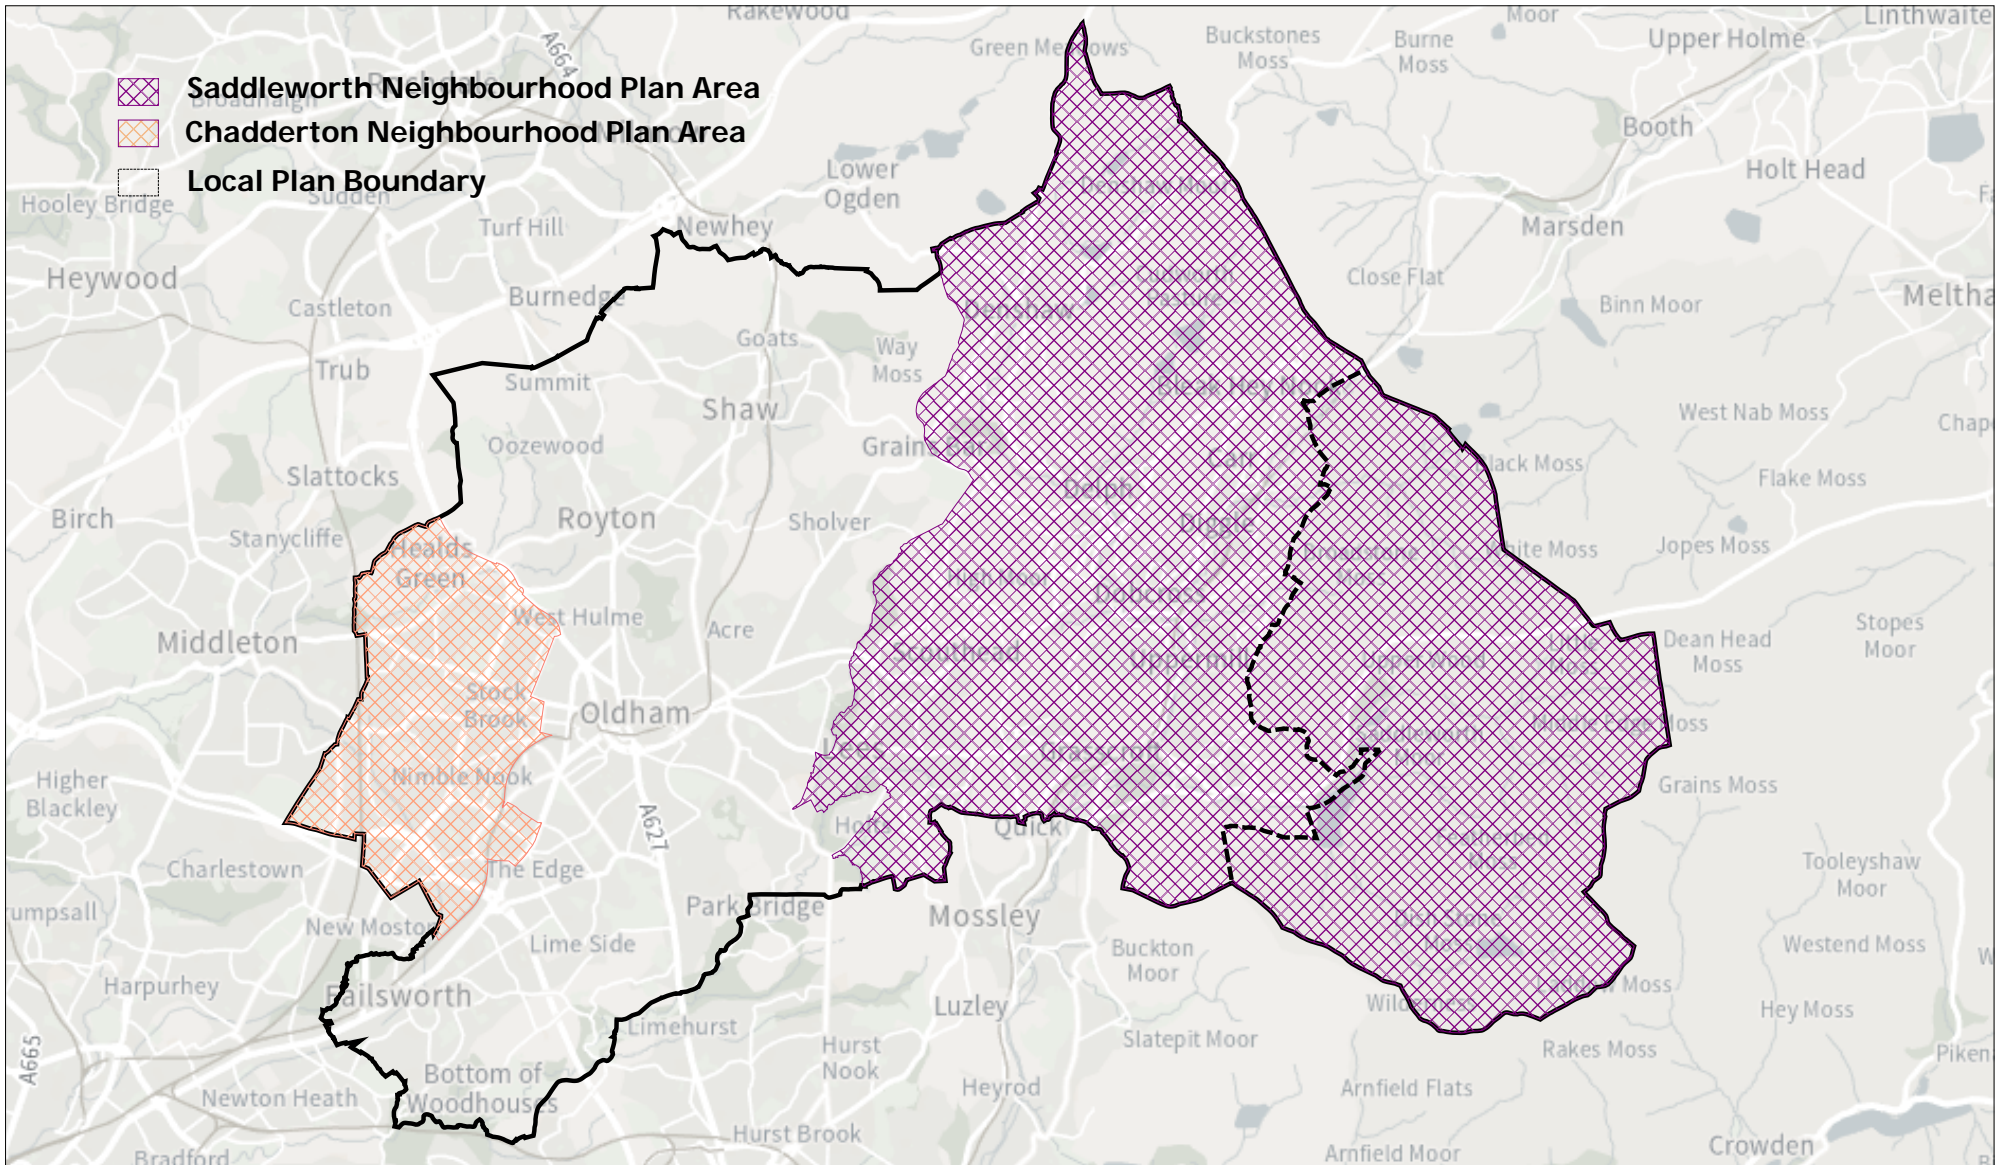

# Neighbourhood Plan Areas in Oldham

Drawn by:	
Division:	
Drawing no:	
Date: 21:02:23	Scale: 1:100000

Oldham Council  
 Civic Centre  
 West Street  
 Oldham  
 OL1 1UT