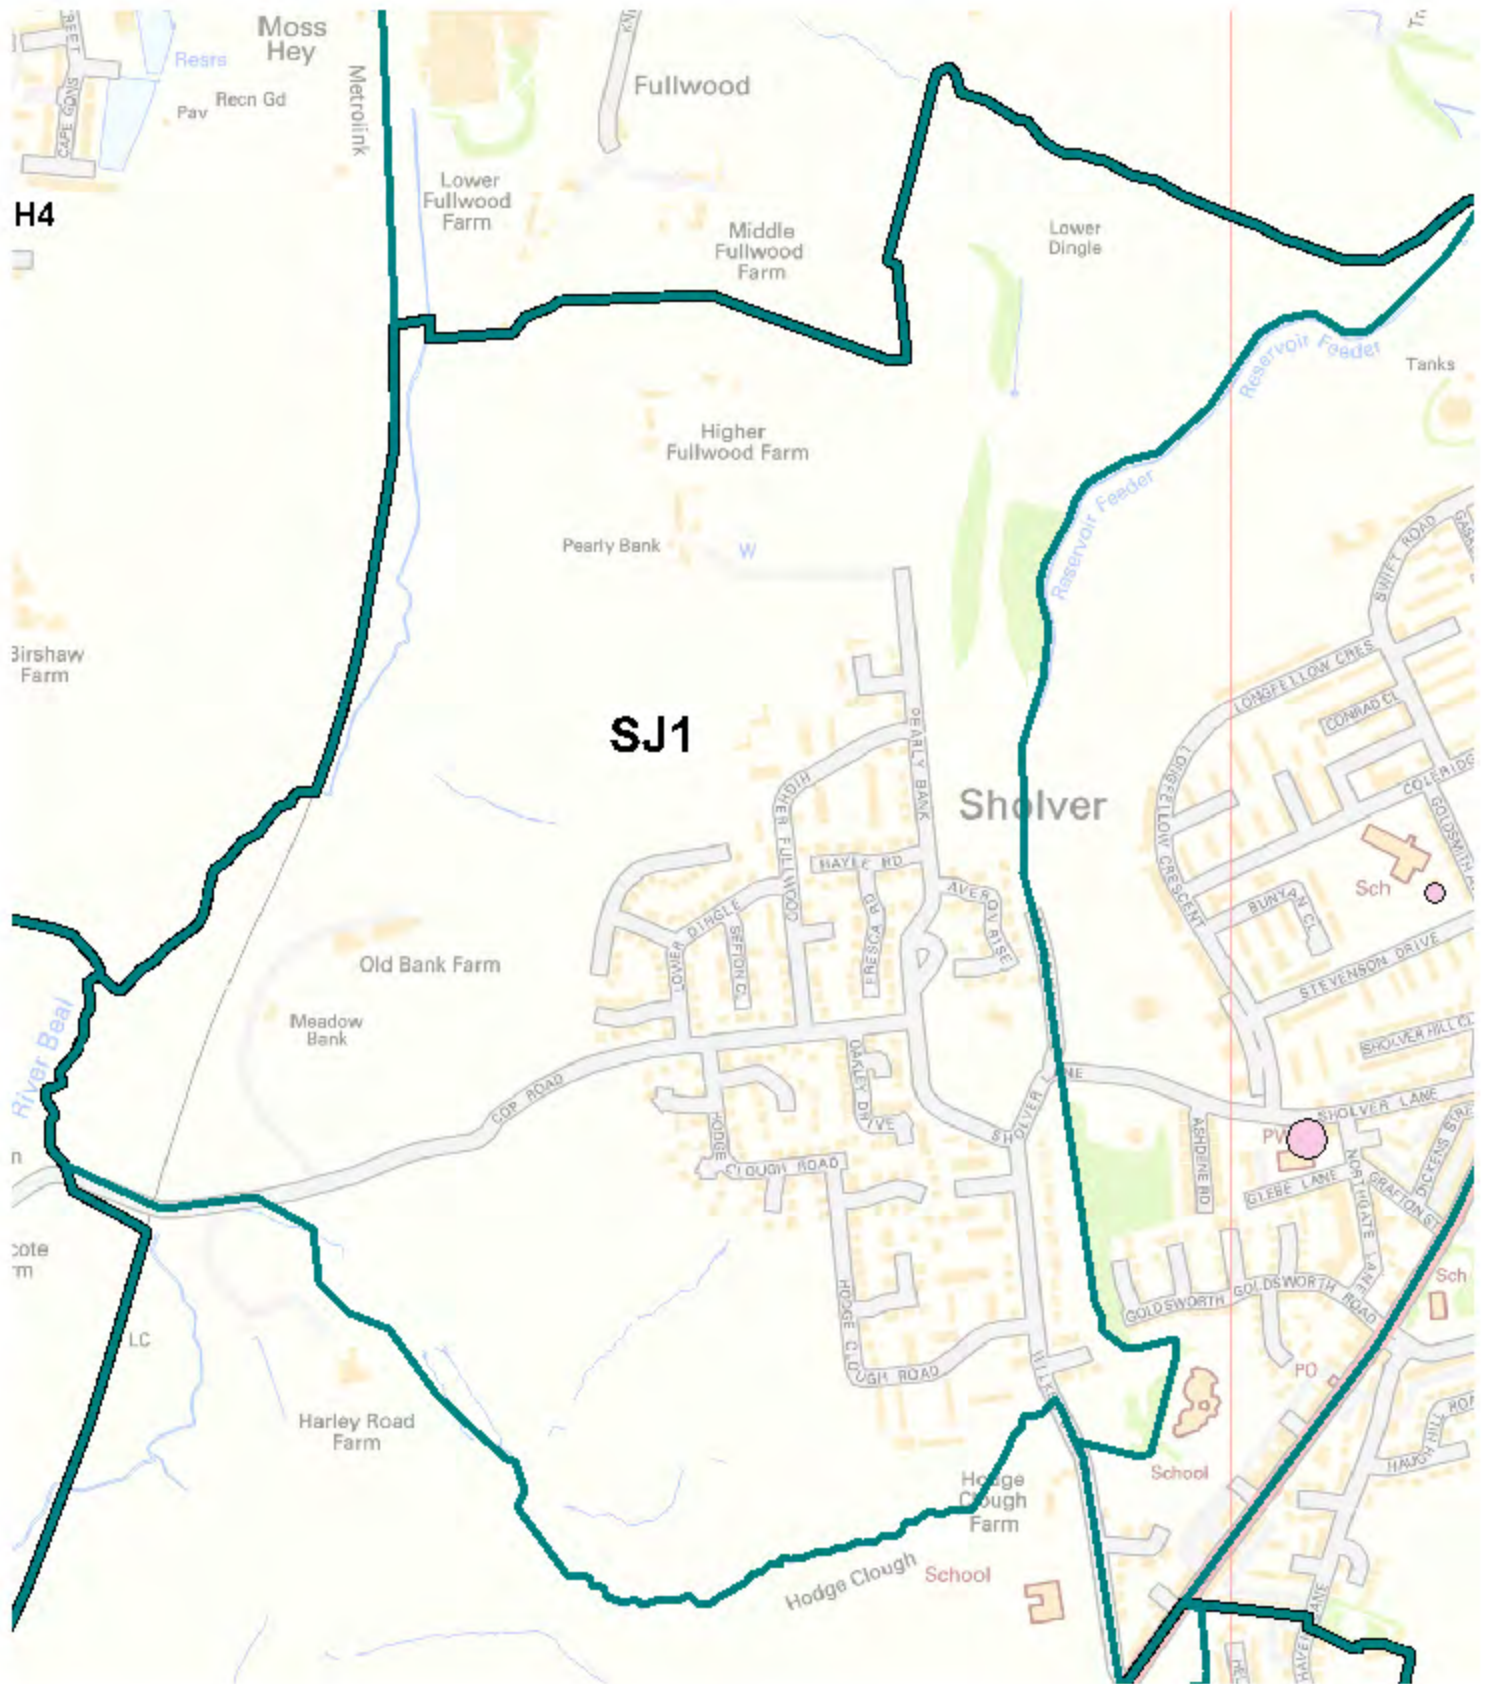

Polling District/Place/Station Review 2014– St James

Stn No(s)	PD	Building Name and Address	Electorate as at 01/06/2014	Postal Votes (% of electorate)	Electorate less Postal Voters	Votes cast at station		Polling Station Hire Cost
						May 2014		
84	SJ1	Sholver Community Centre Sholver Lane Sholver Oldham OL1 4NT	1221	98 (8%)	1123	198 (17.6%)		£0
85	SJ2	Watersheddings Junior School Broadbent Road Oldham OL1 4HU	1185	106 (8.9%)	1079	225 (20.9%)		£67.14
86	SJ3	Stoneleigh Park Community Cabin Buxted Road Oldham OL1 4LP	760	55 (7.2%)	705	221 (31.3%)		£145.00
87	SJ4	Mayfield Primary School Mayfield Road Derker Oldham OL1 4LG	801	66 (8.2%)	735	202 (27.5%)		£88.11
88	SJ5	St James' Childrens Centre Stevenson Drive Sholver Oldham OL1 4RS	1516	113 (7.5%)	1403	341 (24.3%)		£0
89	SJ6	Moorside Cricket Pavilion Moorside Cricket and Bowling Turf Pit Lane, Moorside Oldham OL4 2ND	1704	169 (9.9%)	1535	496 (32.3%)		£200.00
90	SJ7	Stoneleigh Academy School Vulcan Street Oldham OL14LJ	606	25 (4.1%)	581	82 (14.1%)		£0

Responses

St. James' Polling District SJ1

Produced by Oldham Council Business Intelligence Service, August 2014.
Based upon Ordnance Survey material. Crown copyright
Oldham Council Lic. No. 00019668 2014.