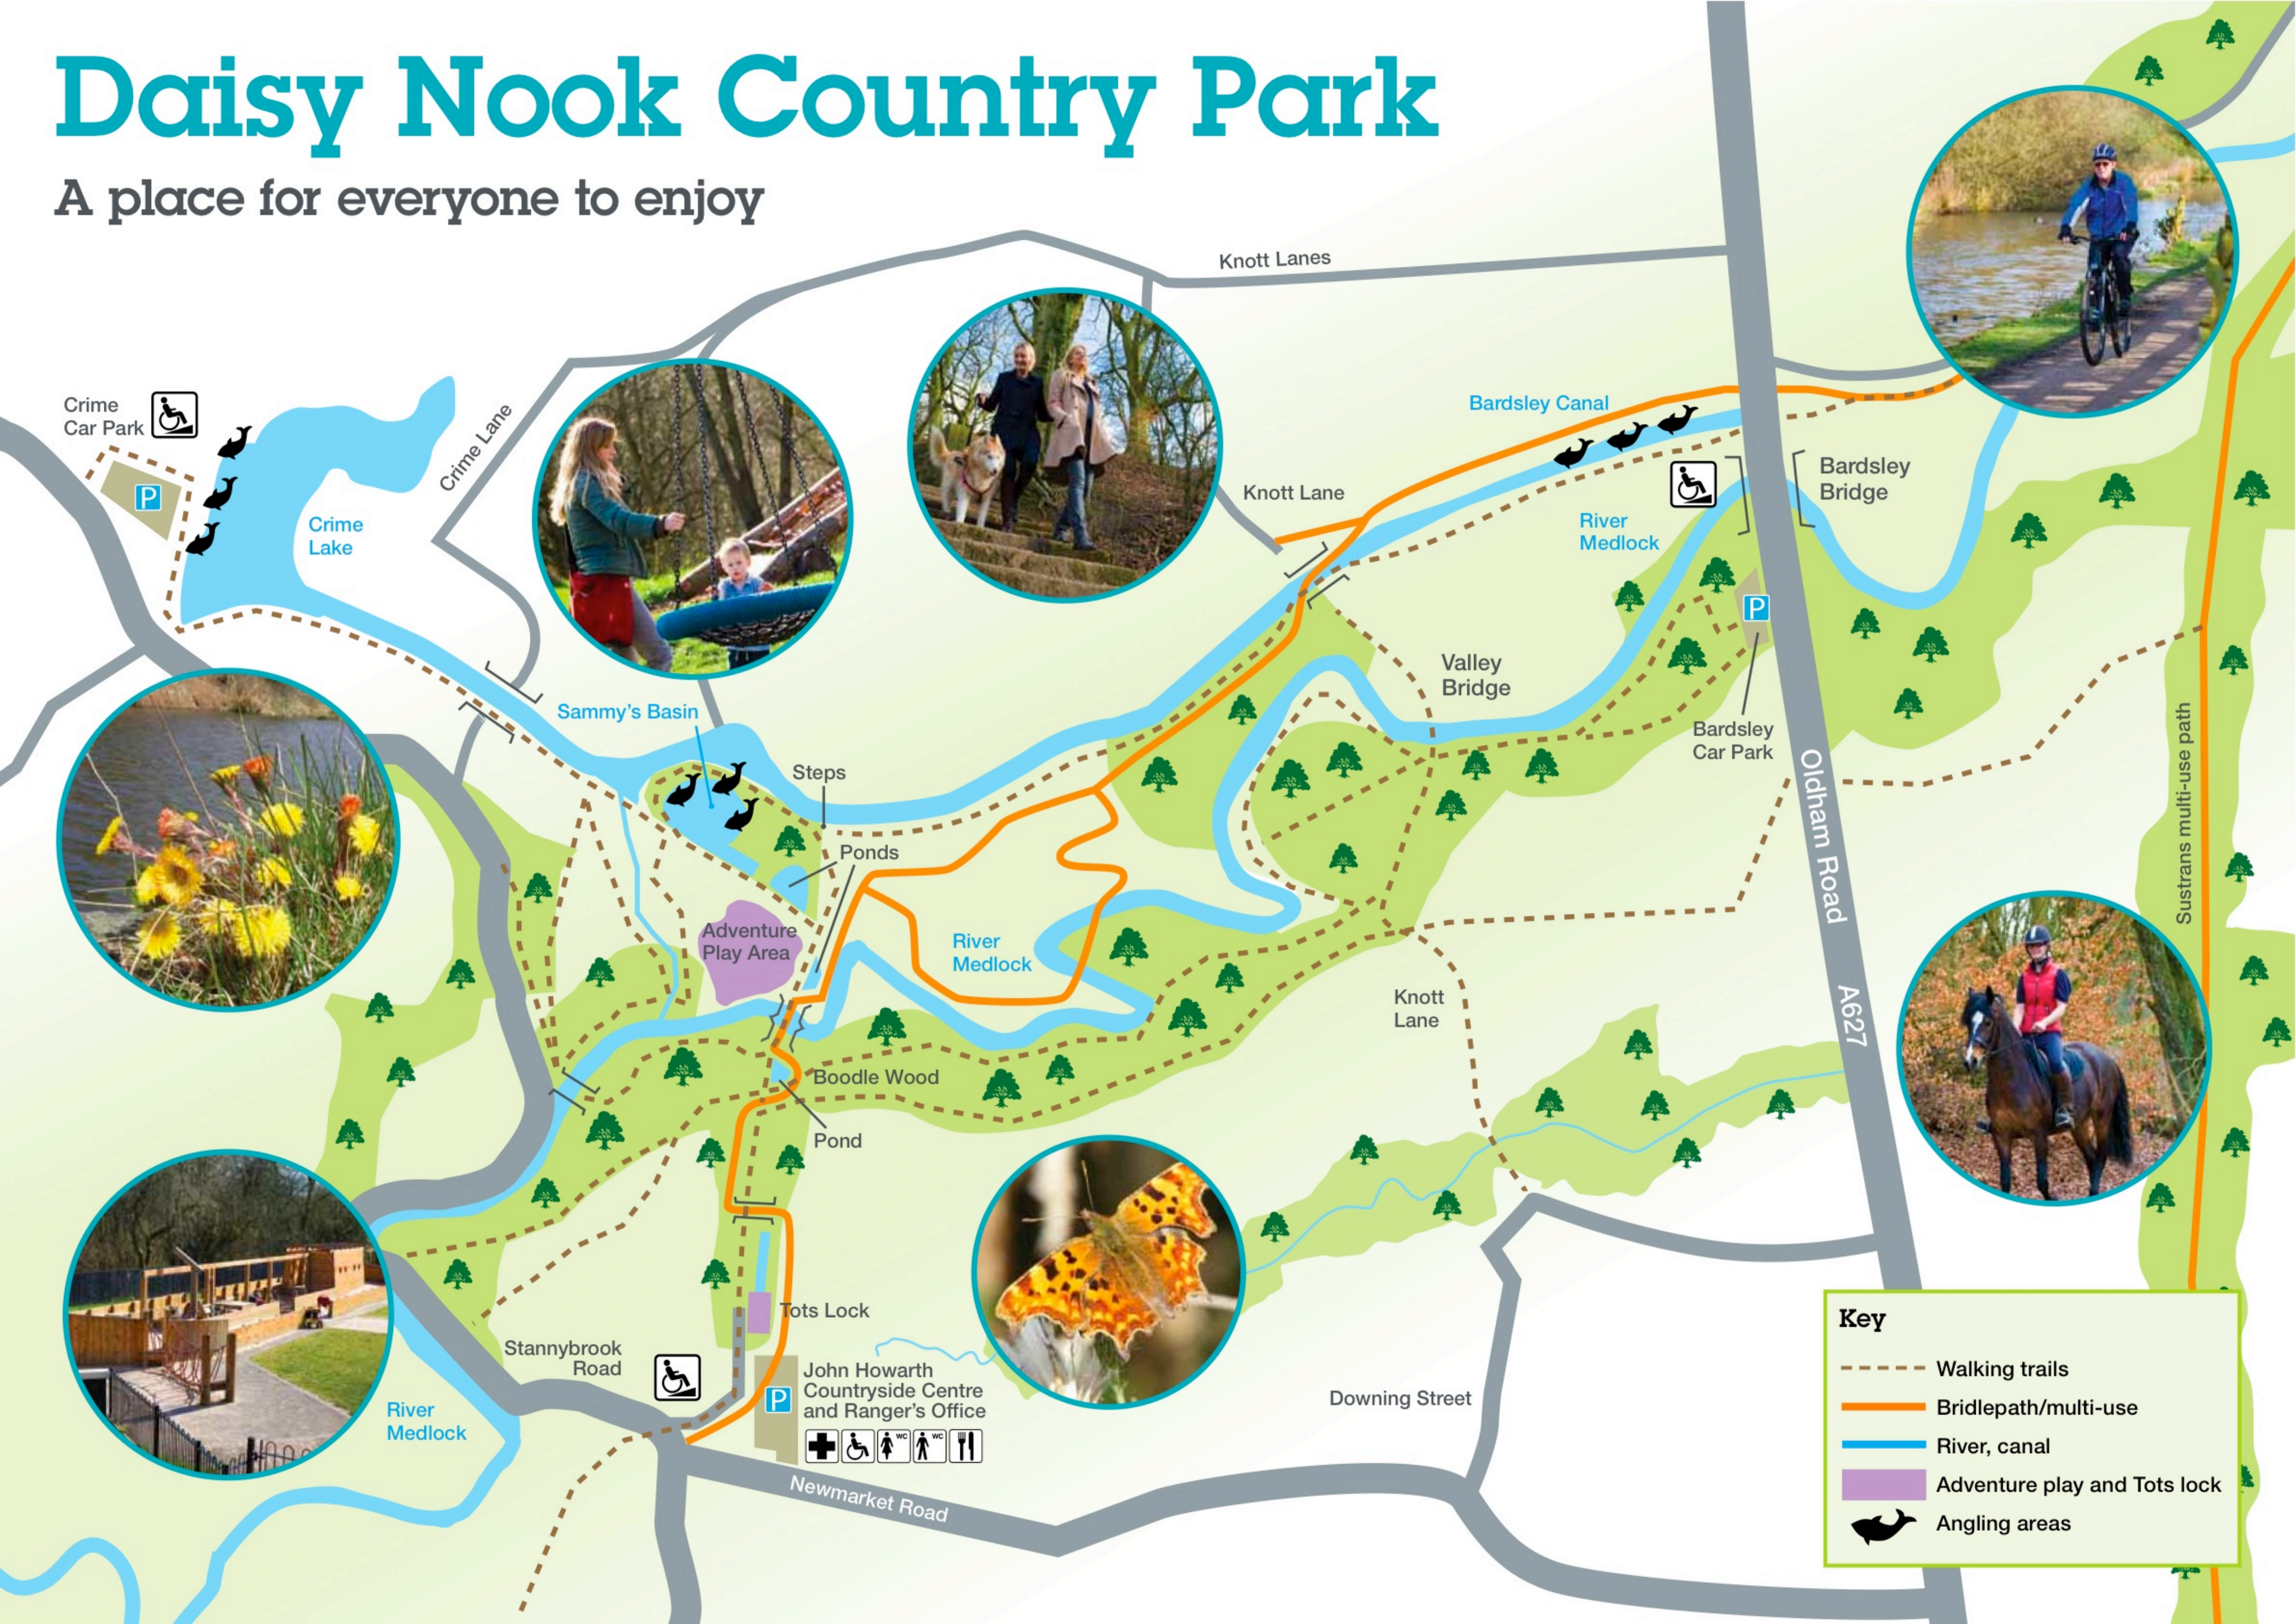

# Daisy Nook Country Park

A place for everyone to enjoy

Crime Car Park

P

Crime Lake

Crime Lane

Knott Lanes

Knott Lane

Bardsley Canal

River Medlock

P

Bardsley Bridge

Sammy's Basin

Steps

Ponds

Valley Bridge

Bardsley Car Park

Adventure Play Area

River Medlock

Knott Lane

Boodle Wood

Pond

Tots Lock

Stannybrook Road

P

John Howarth Countryside Centre and Ranger's Office

Icons for first aid, wheelchair access, baby changing, and toilets.

Downing Street

**Key**

- Walking trails
- Bridlepath/multi-use
- River, canal
- Adventure play and Tots lock
- Angling areas