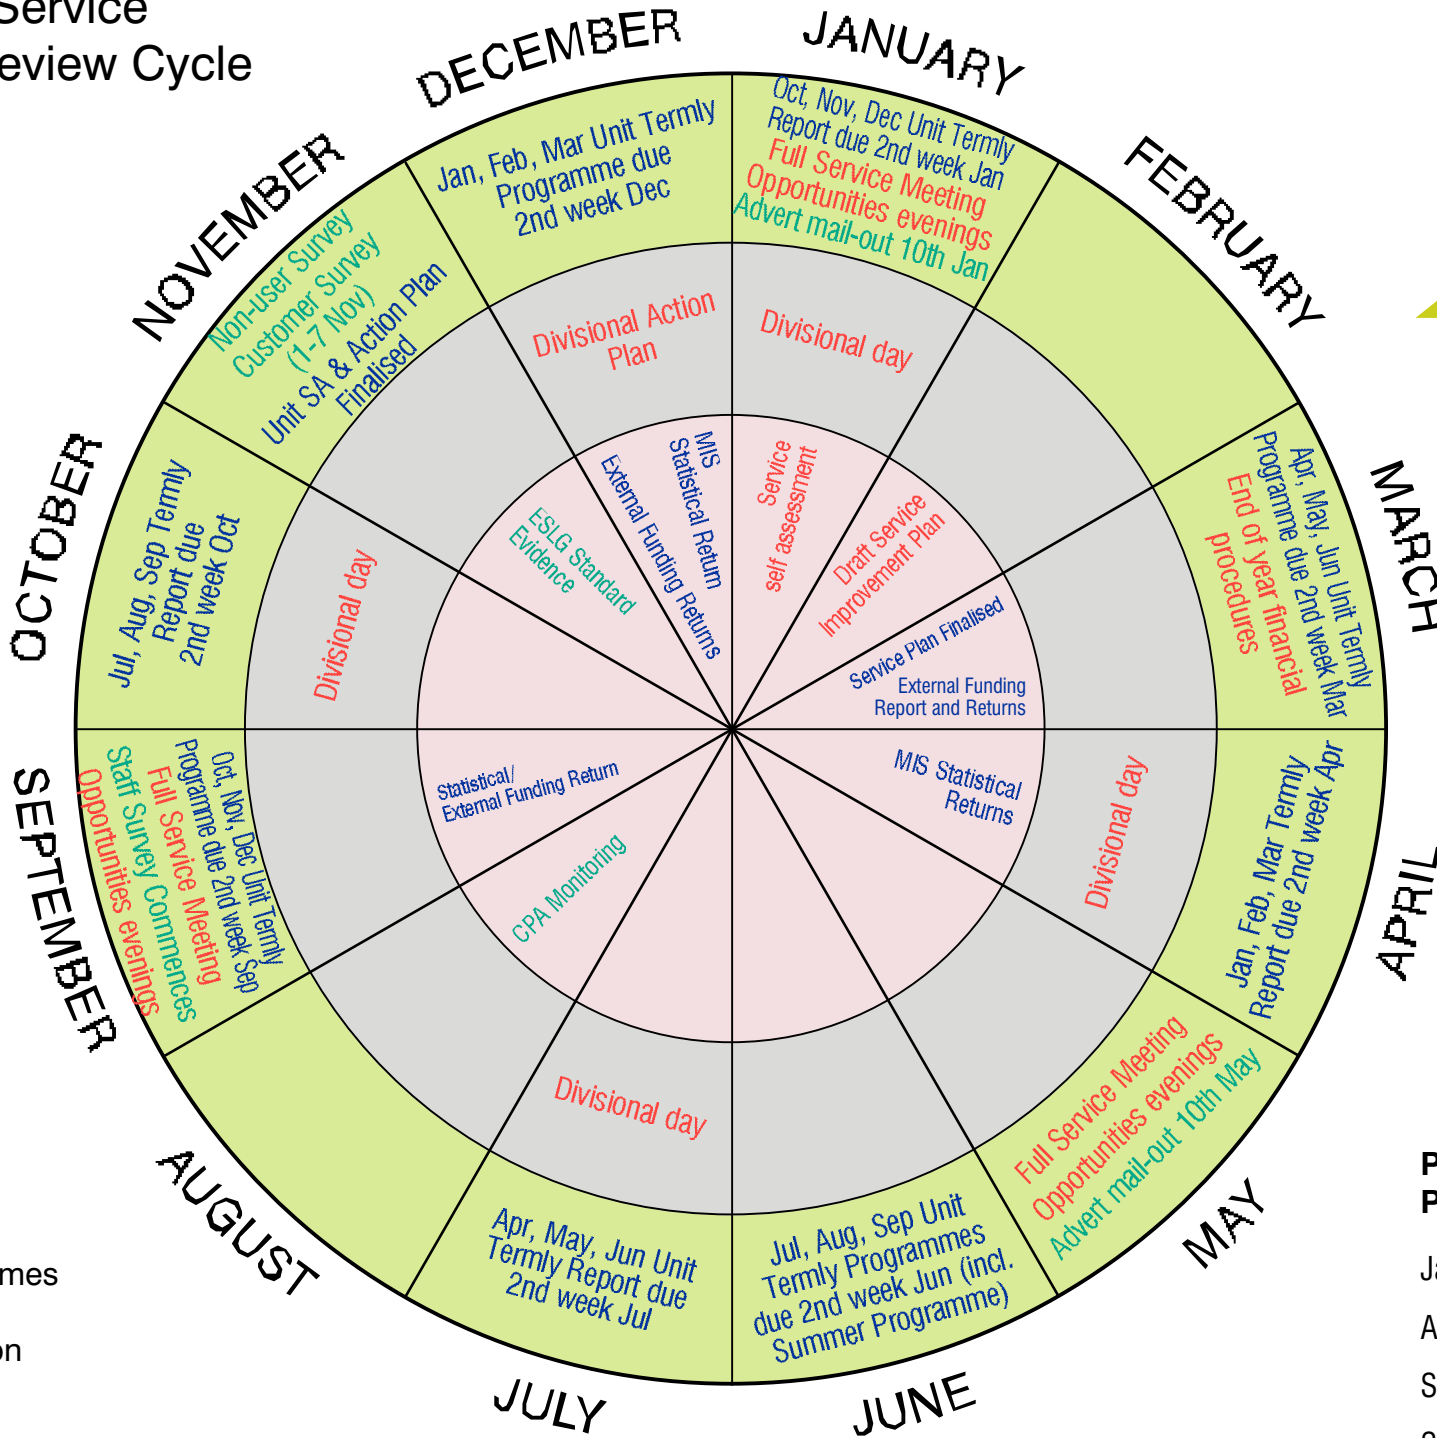

Oldham Youth Service Planning and Review Cycle

- Service Wide
- Divisional
- CMT
- Service
- Reports/Programmes
- Survey/Information

Programme Planning Weeks

Jan to Easter	=	12 weeks
Apr to July	=	12 weeks
Summer Prog	=	6 weeks
Sep to Dec	=	14 weeks